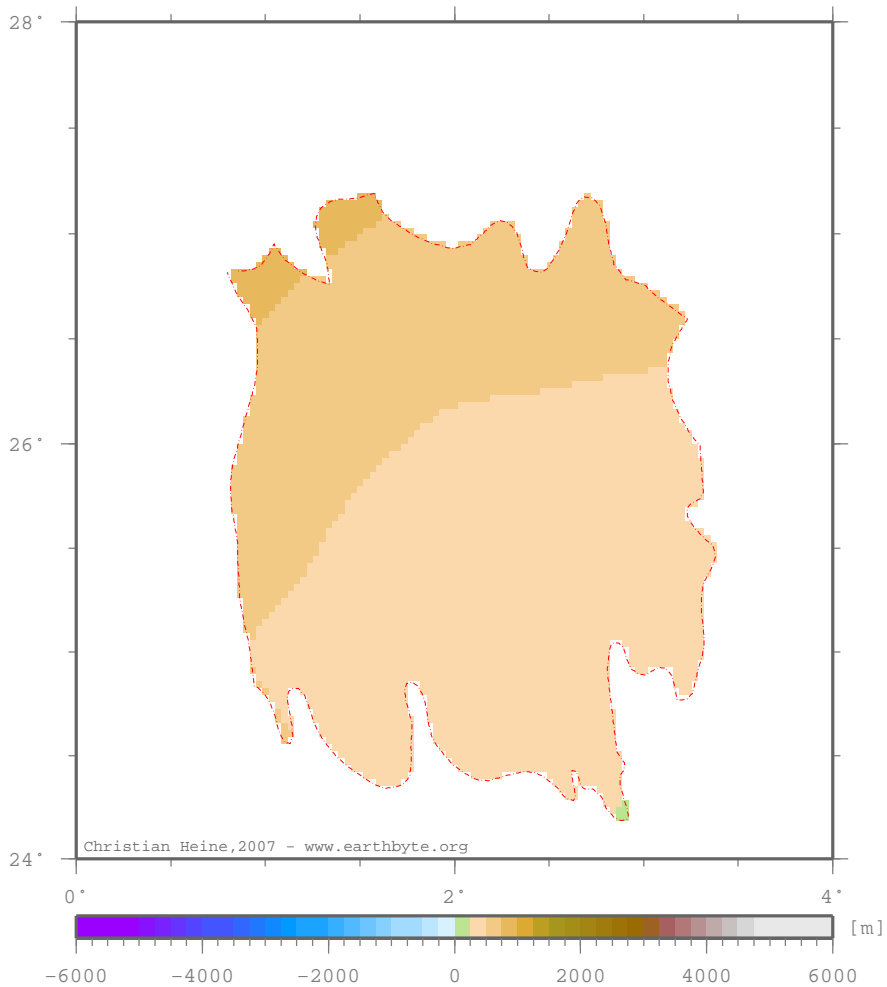

AhnetBasin – predele

Elevation