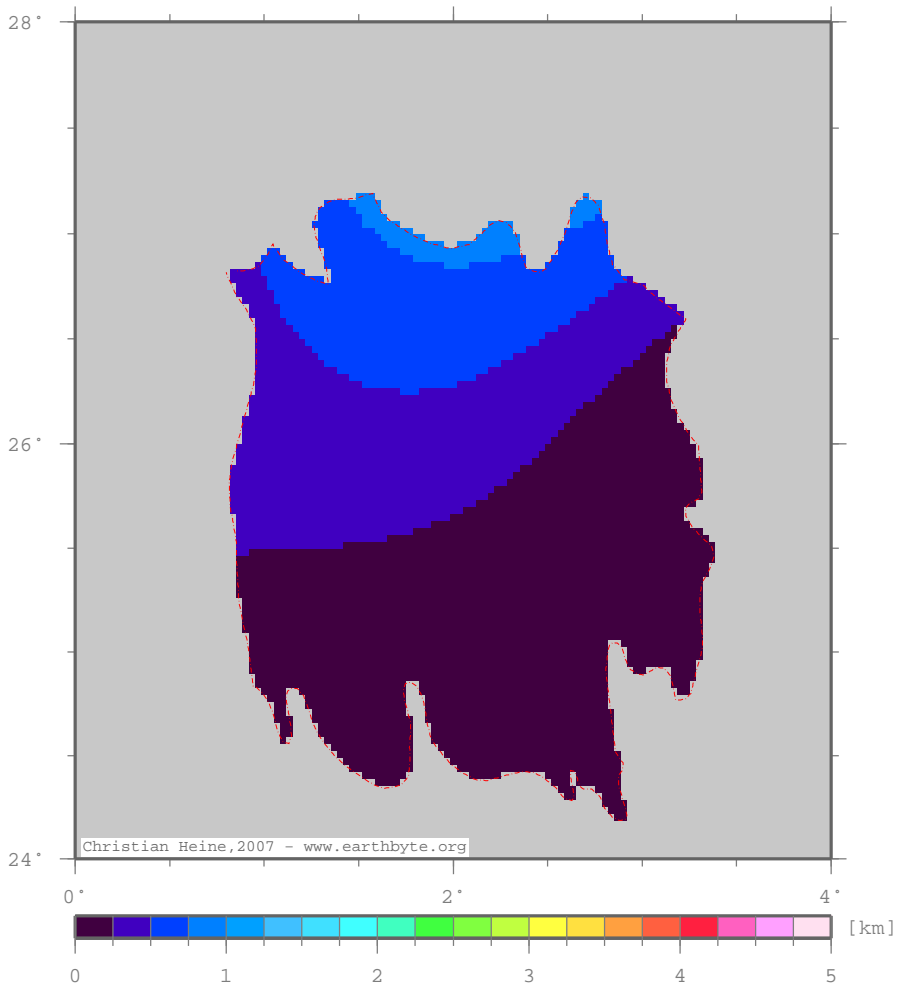

AhnetBasin – ttscrust

Total tectonic subsidence