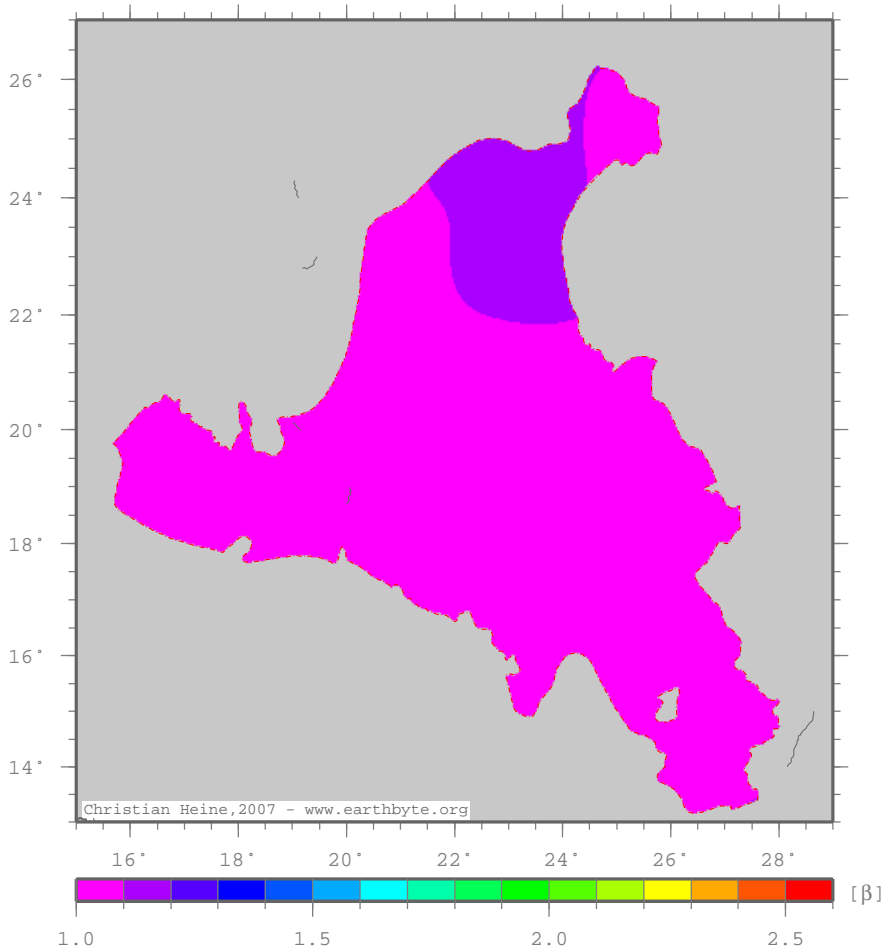

AlKufraBasin – betased

Crustal extension from sed thickness