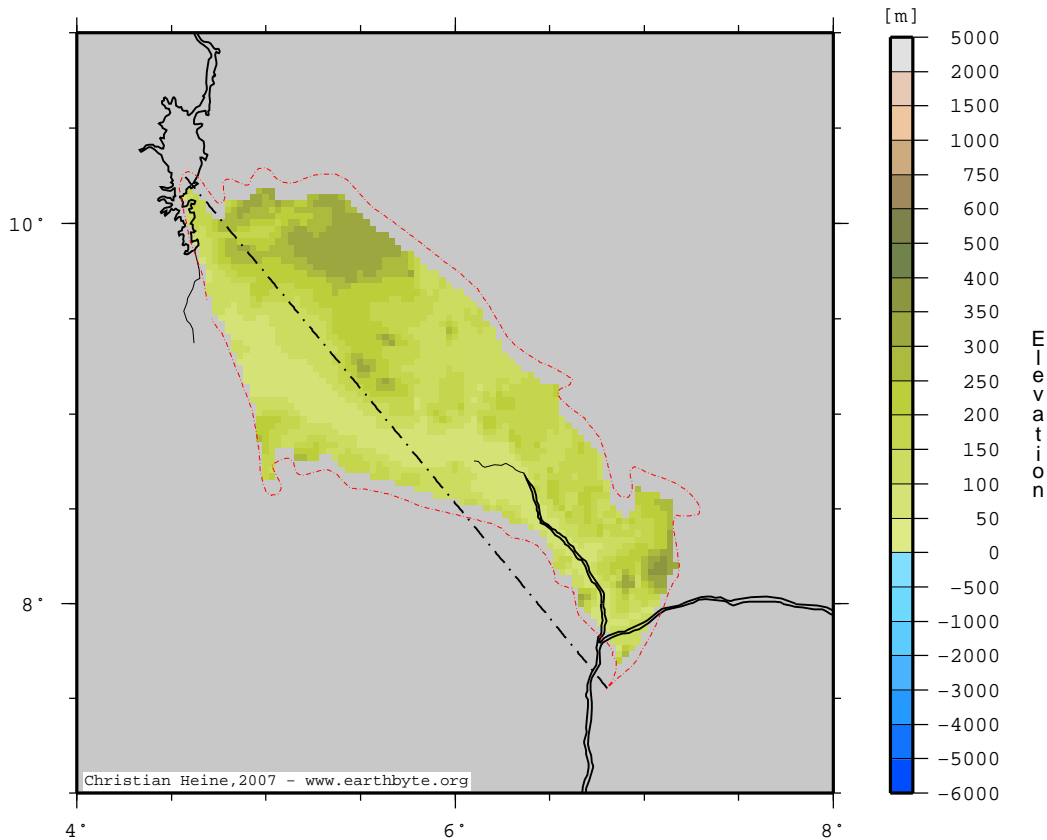

BidaBasin – topography

0 125 250
km