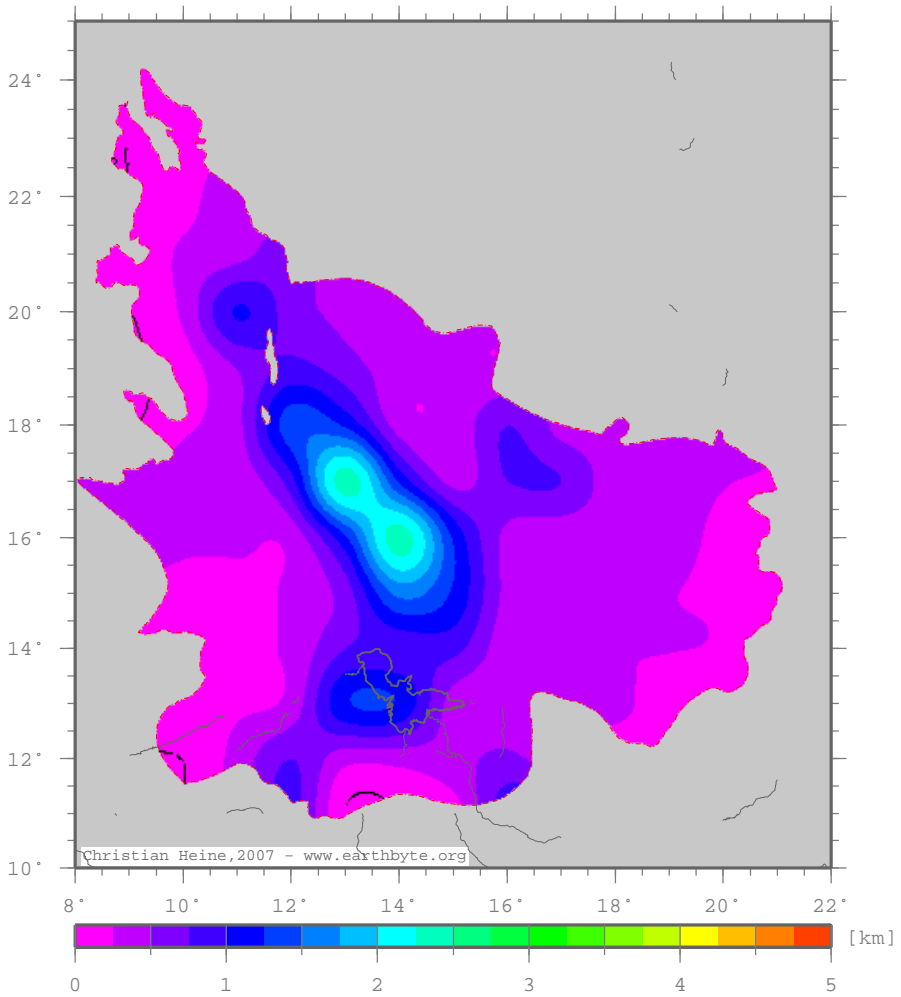

ChadBasin – isocorr

Isostatic correction