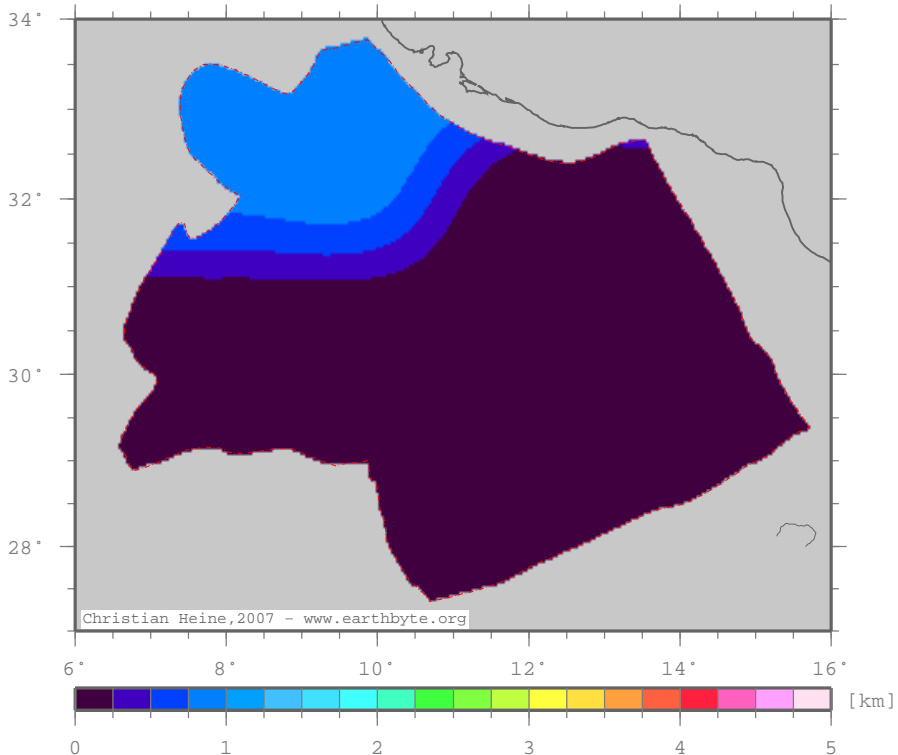

GhadamesBasin – ttscrust

Total tectonic subsidence