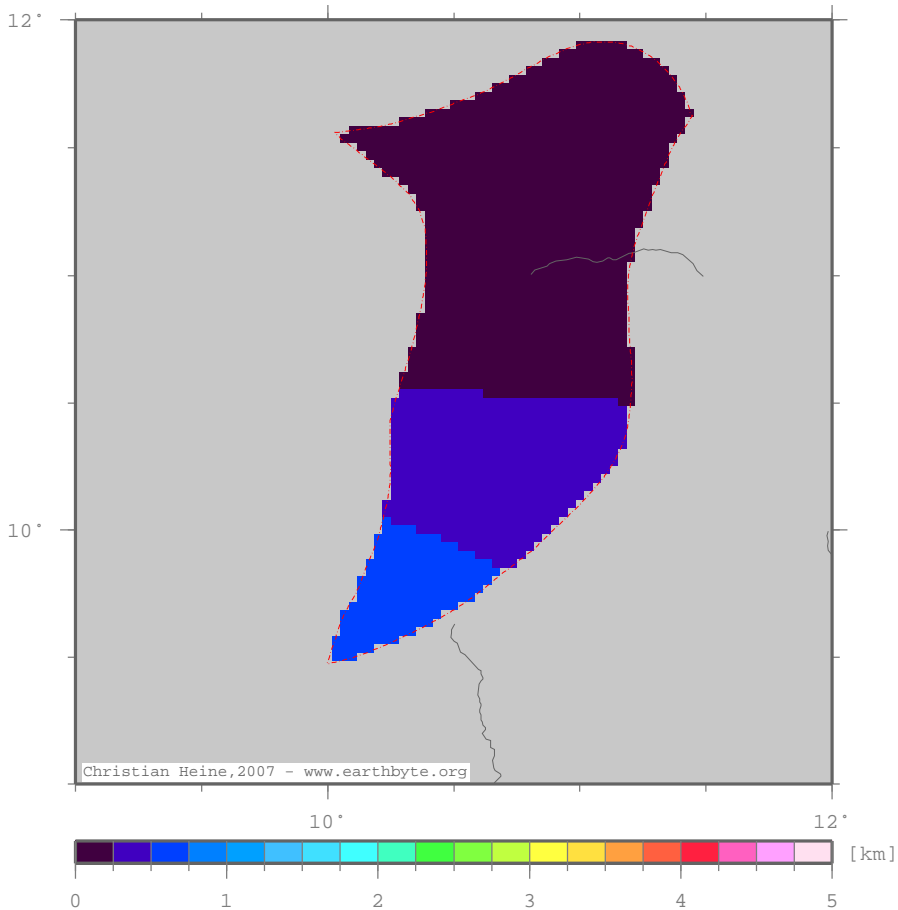

KerriBasin – ttscrust

Total tectonic subsidence