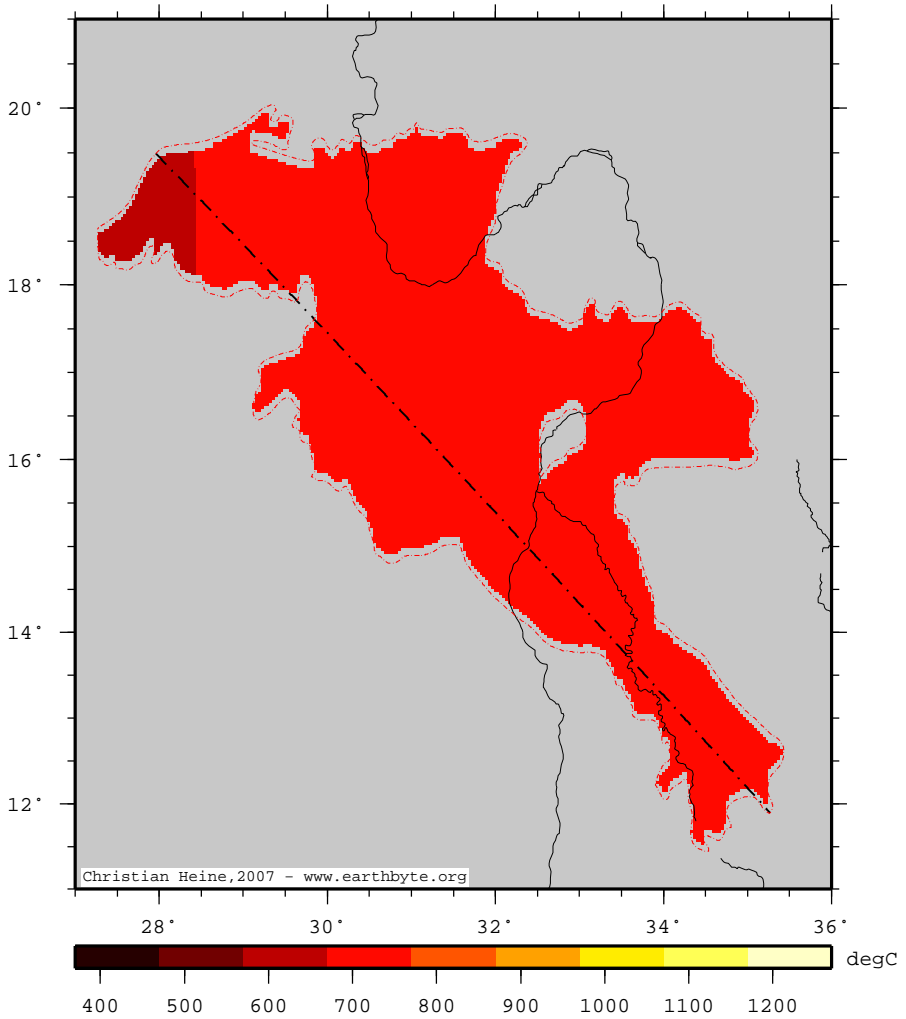

# KhartoumBasin – TC1\_T50

Temperature