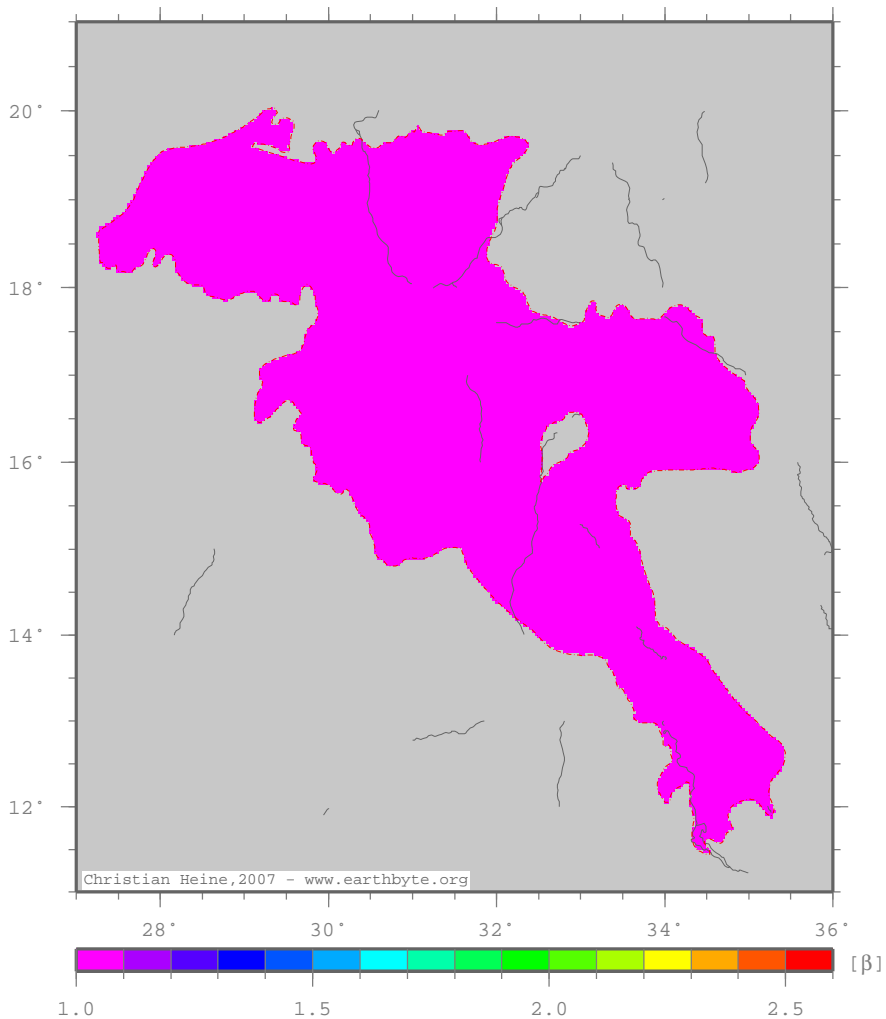

KhartoumBasin – betased

Crustal extension from sed thickness