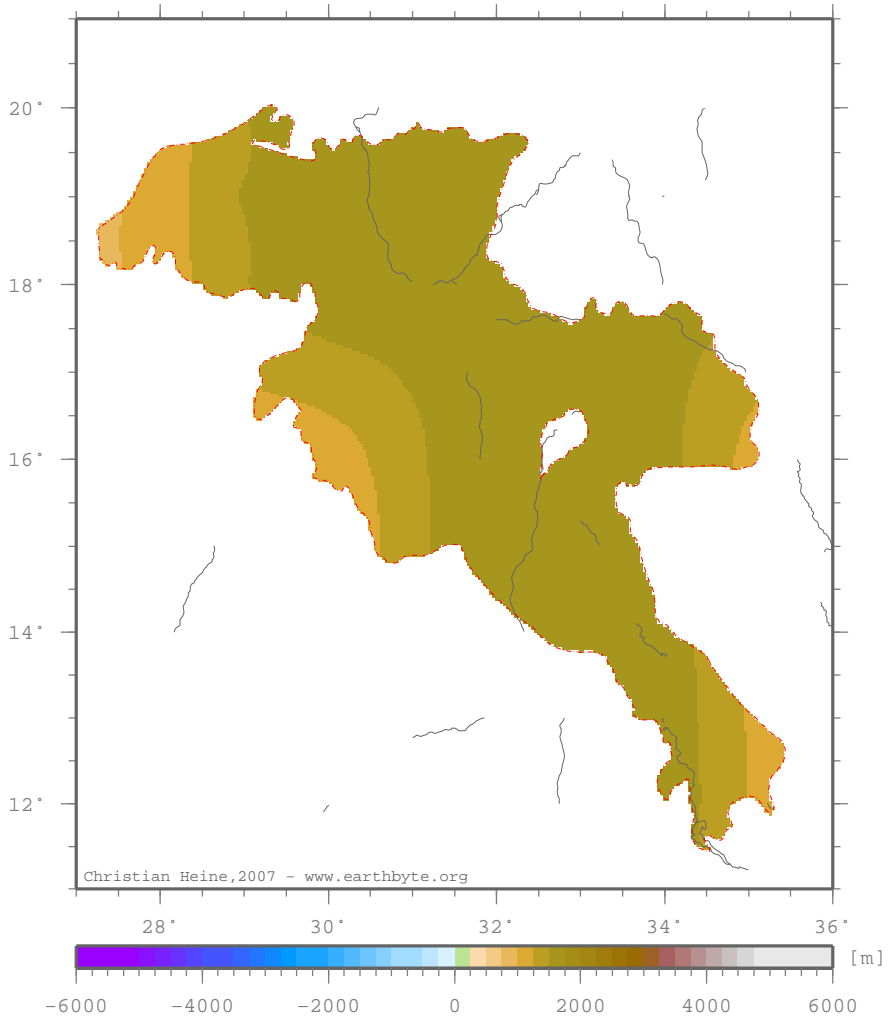

# KhartoumBasin – predele

Elevation