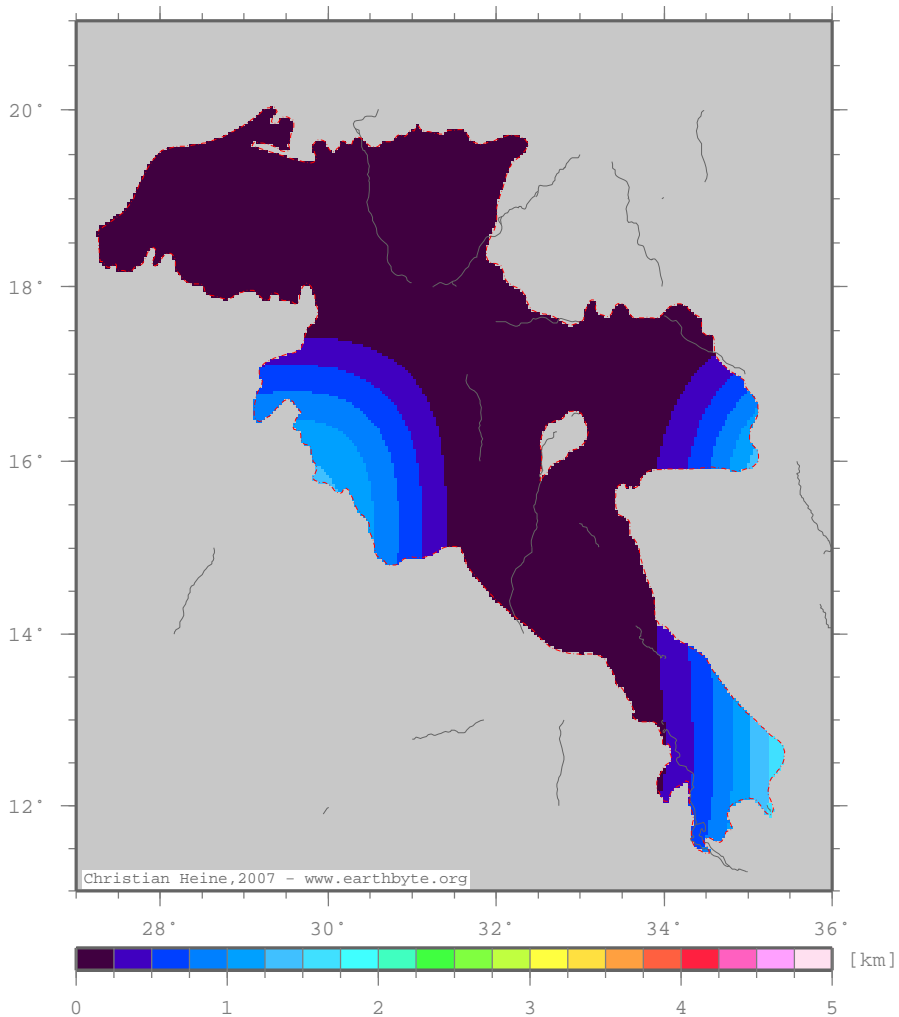

# KhartoumBasin – ttscrust

Total tectonic subsidence