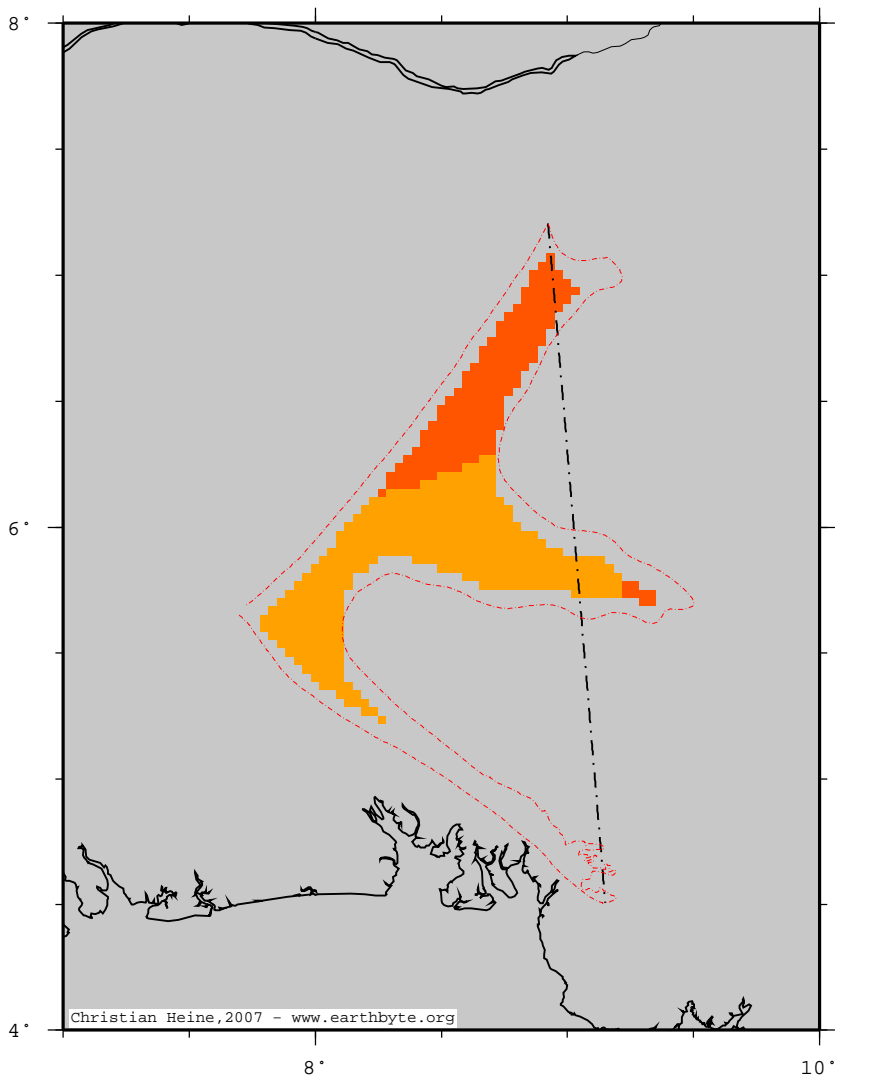

# MamfeBasin – TC1\_T50

Temperature