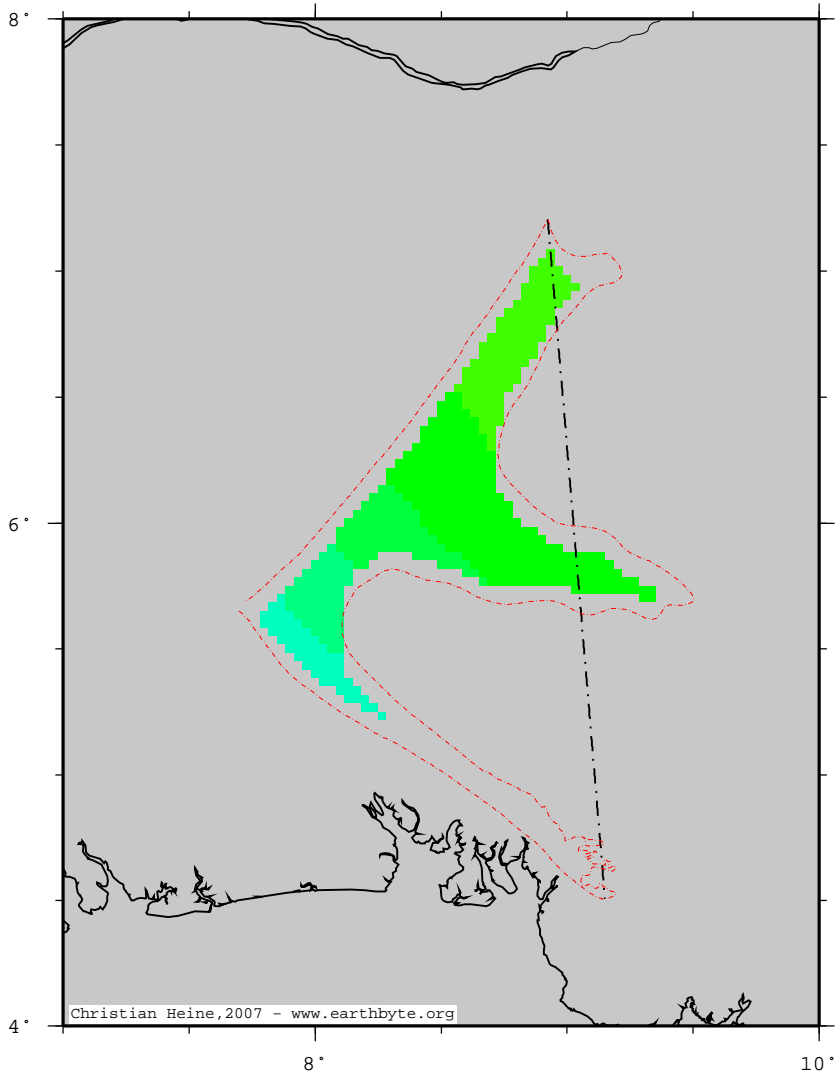

# MamfeBasin – plaincrust

Thickness