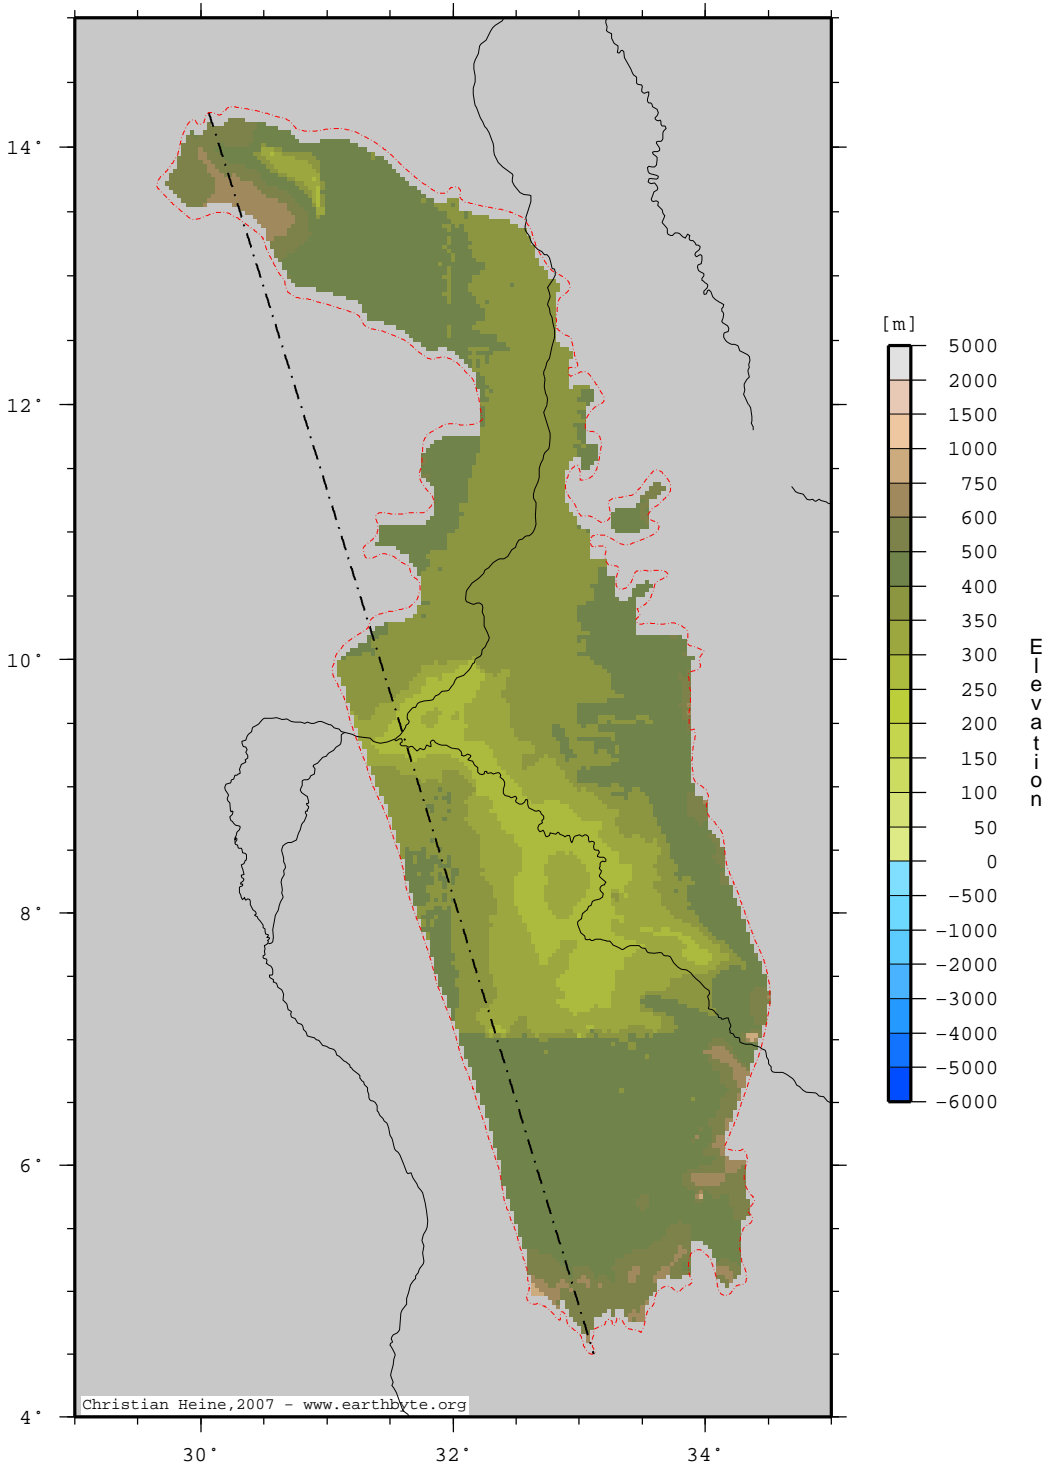

MelutBasin – topography

0 125 250
km