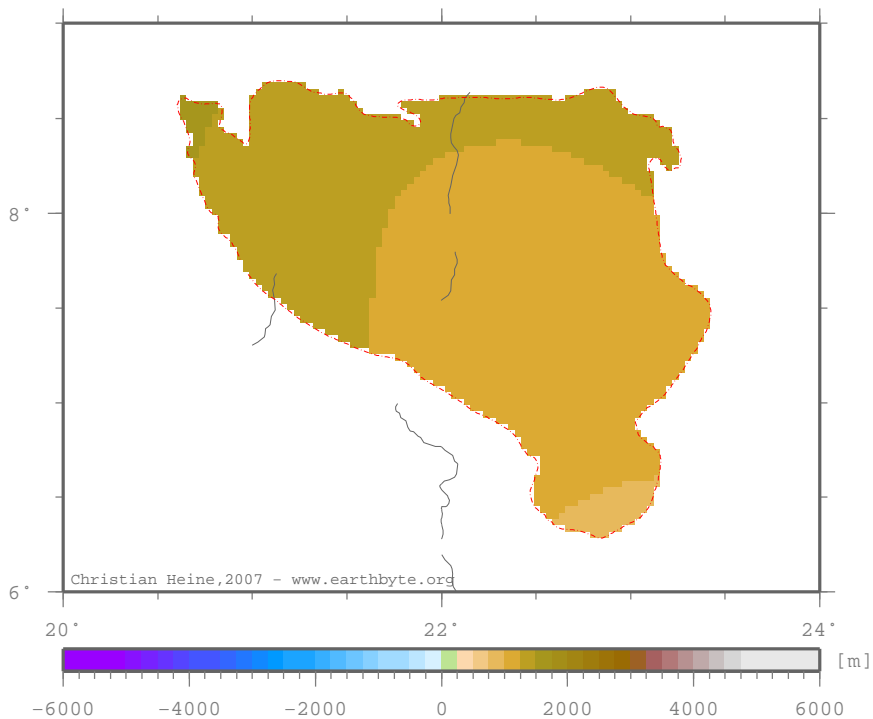

Mouka–OuddaBasin – predele

Elevation