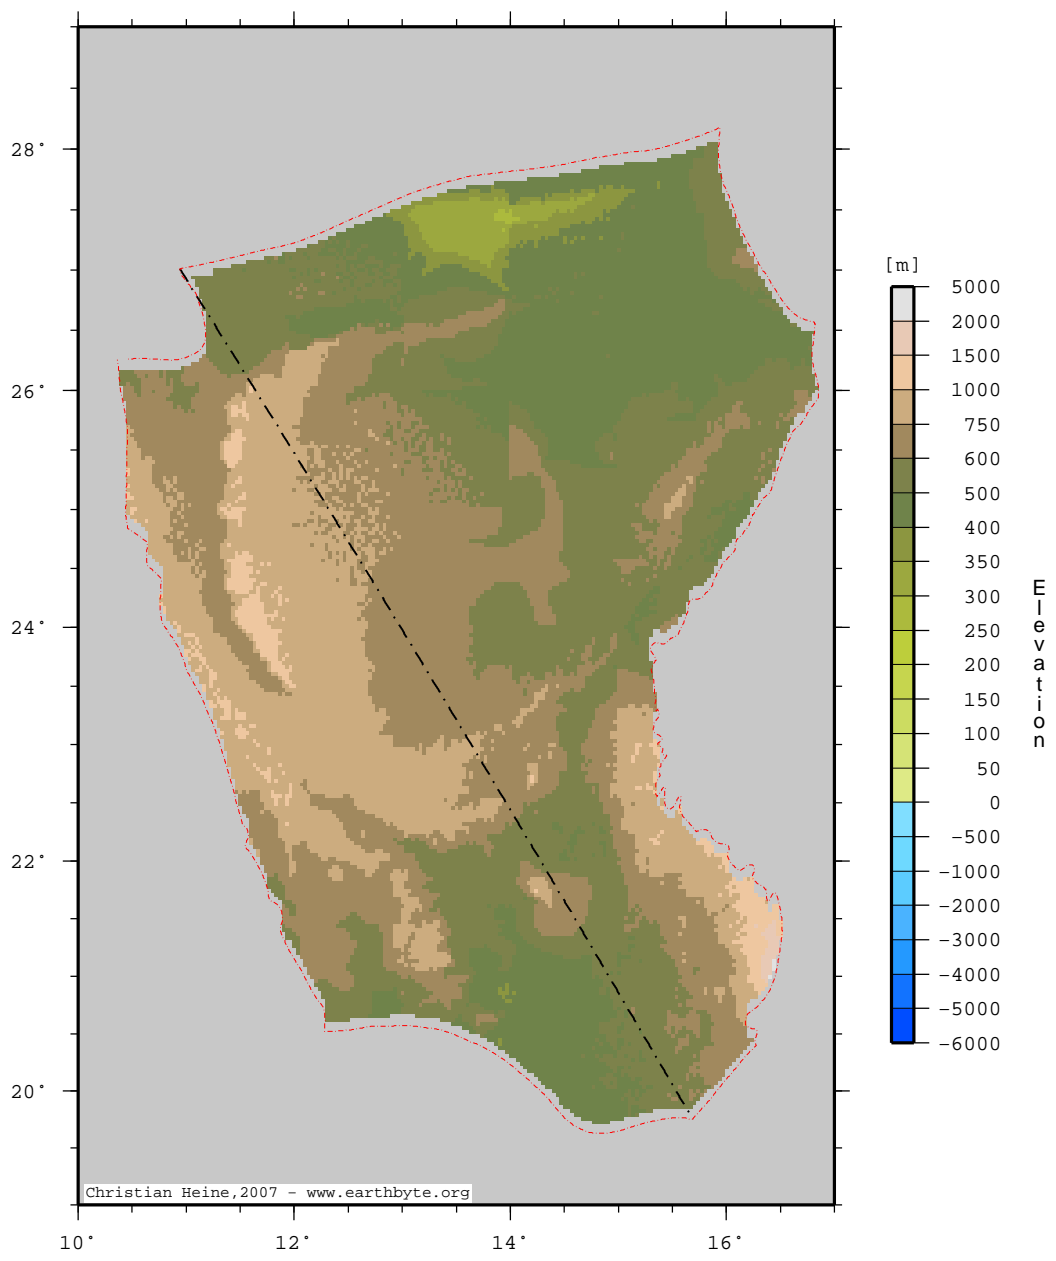

MurzuqBasin – topography

Christian Heine, 2007 - www.earthbyte.org