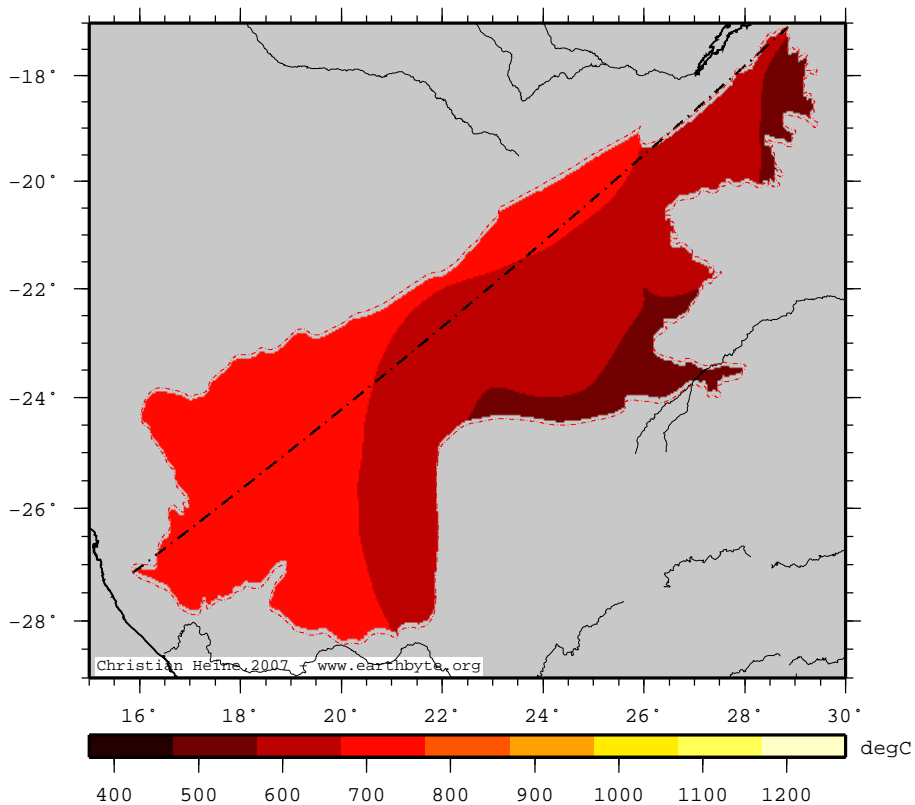

Nama-KalahariBasins – TC1_T50

Temperature