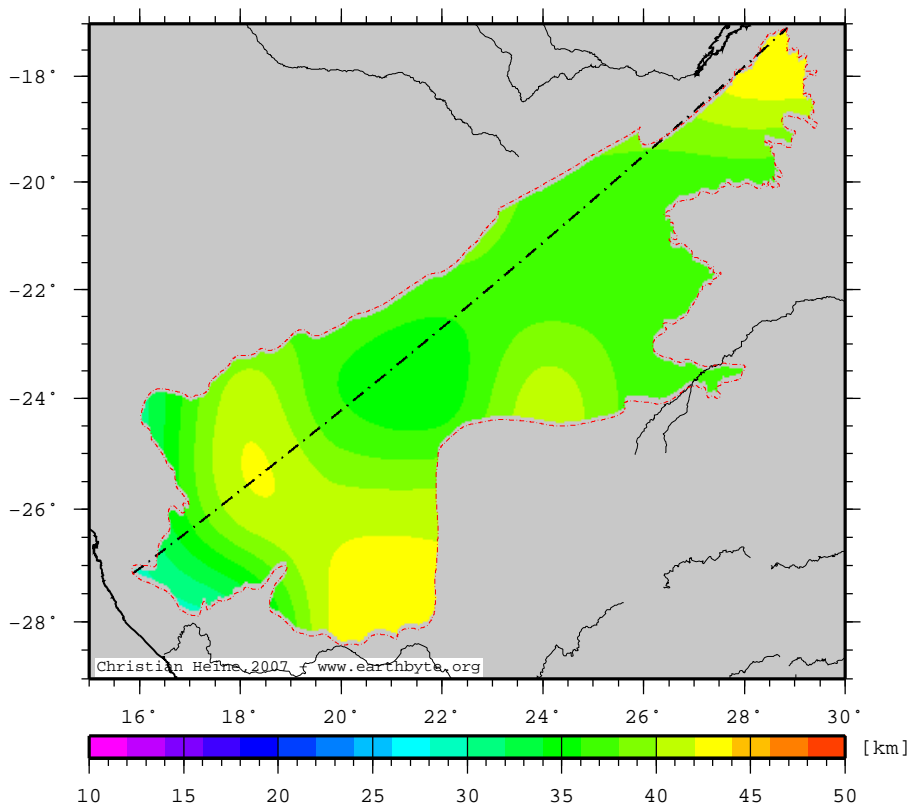

Nama-KalahariBasins – plaincrust

Thickness