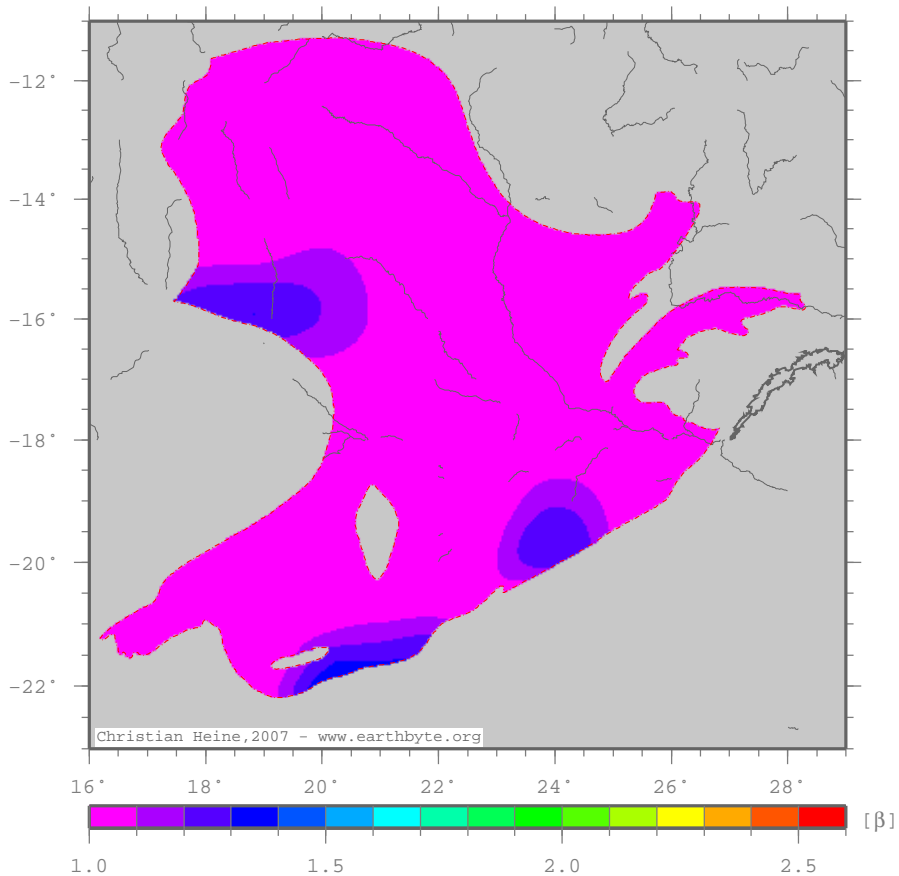

OkavangoBasin – betased

Crustal extension from sed thickness