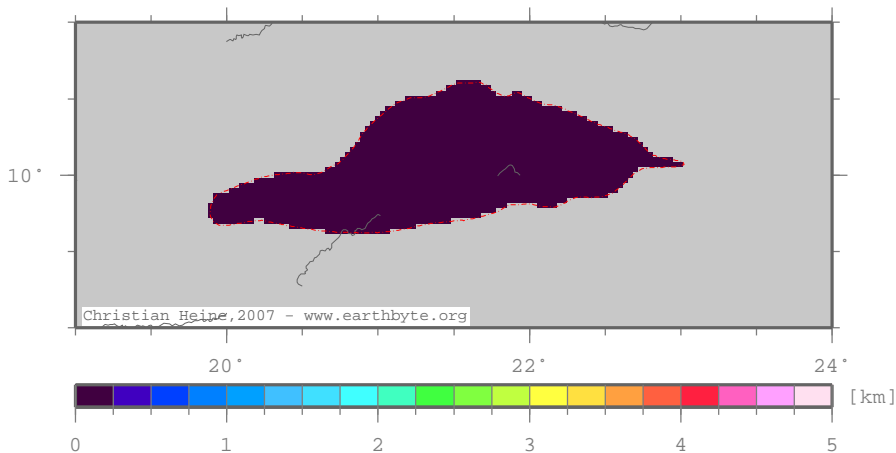

SalamatBasin – ttscrust

Total tectonic subsidence