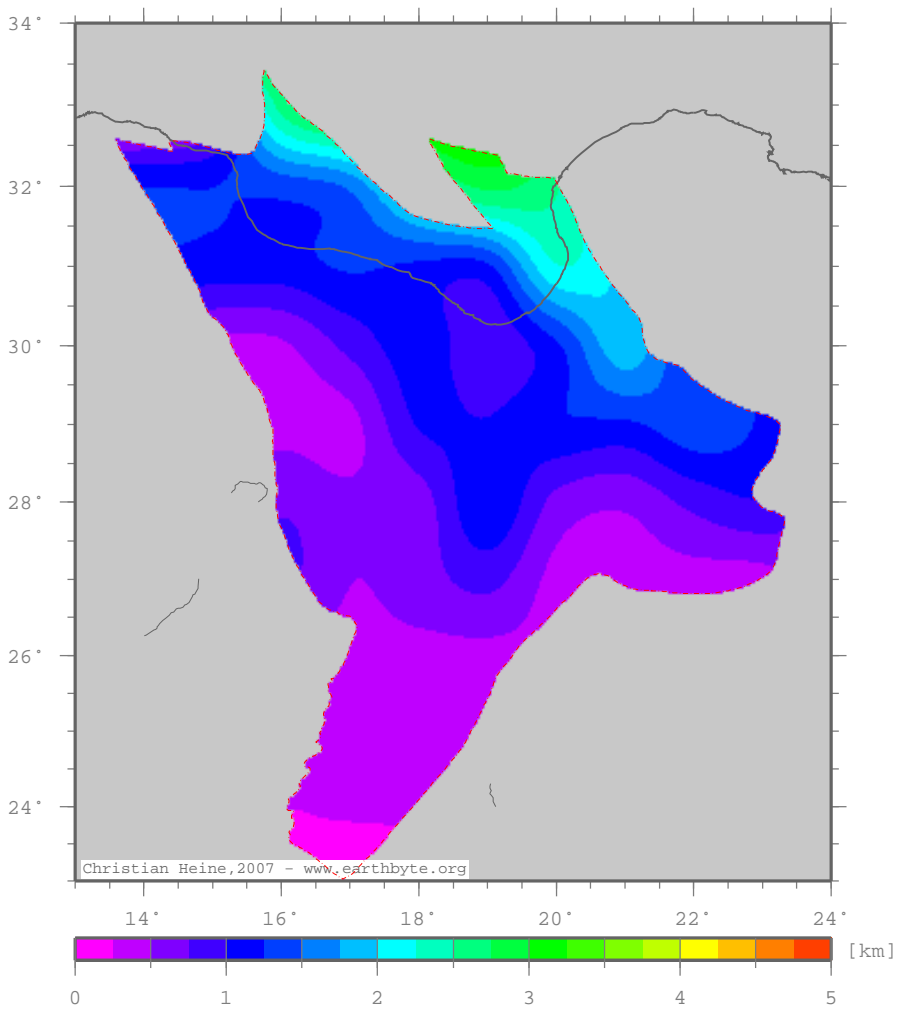

SirteBasin – isocorr

Isostatic correction