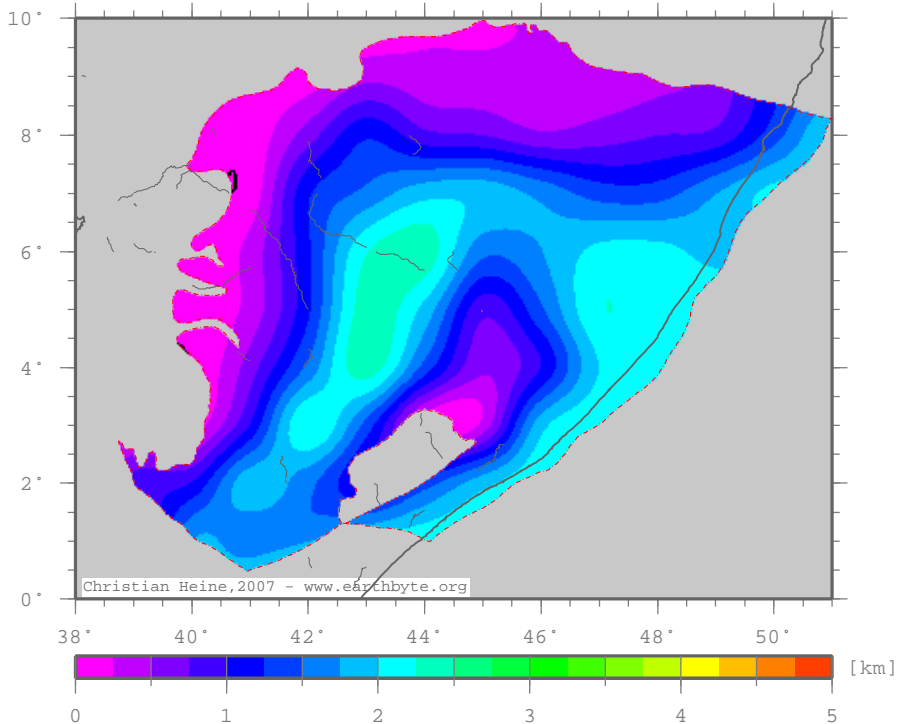

SomaliBasin – isocorr

Isostatic correction