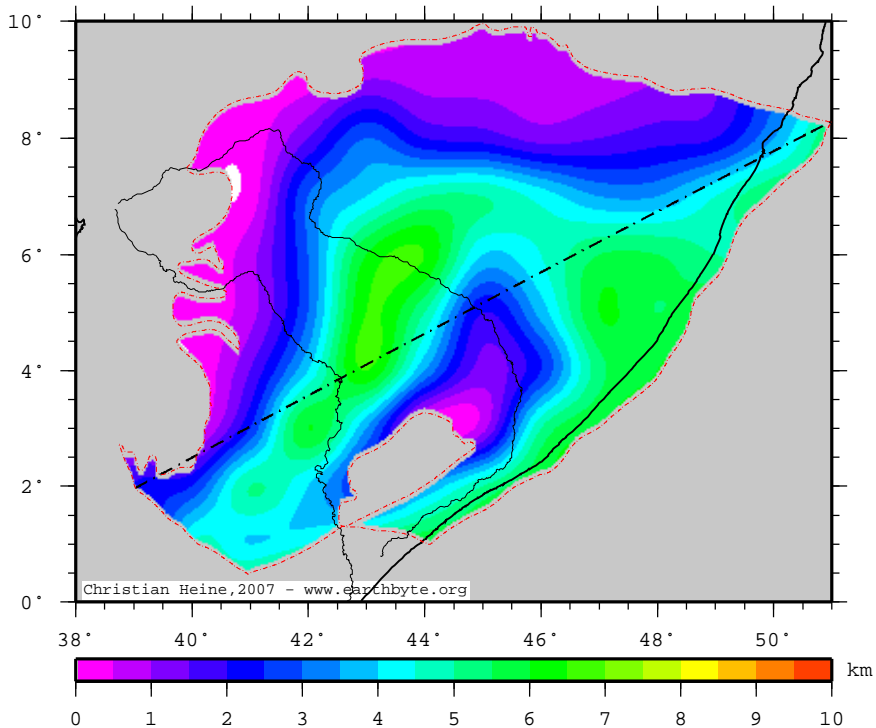

SomaliBasin – laskesedthick

Thickness