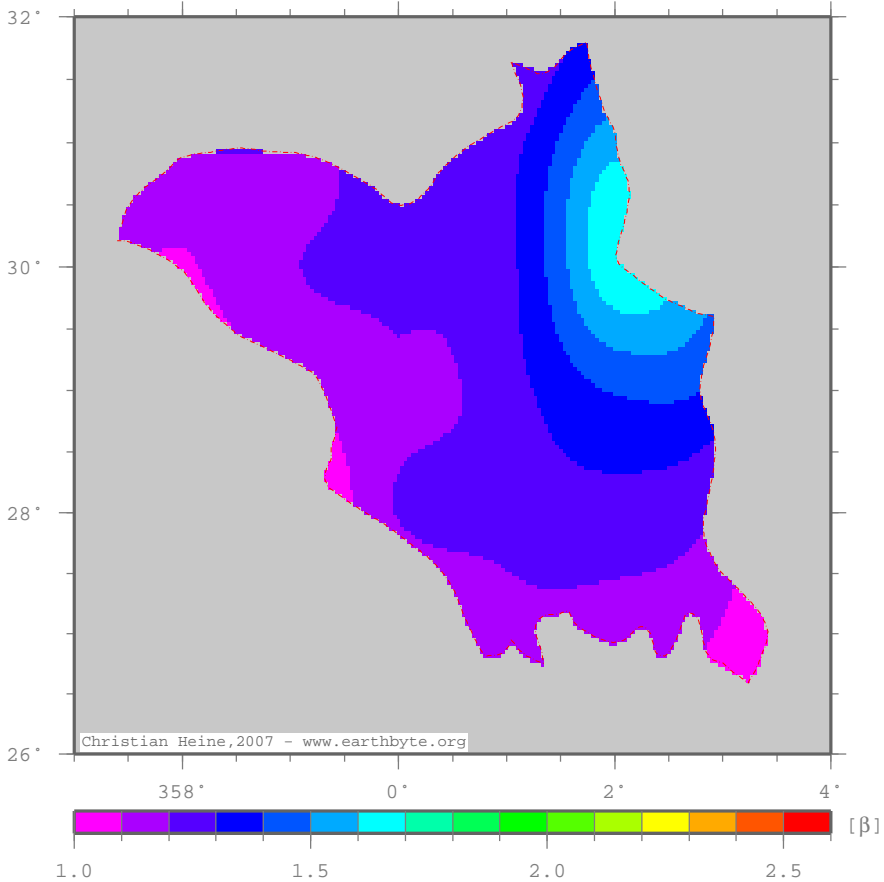

TimimounBasin – betased

Crustal extension from sed thickness