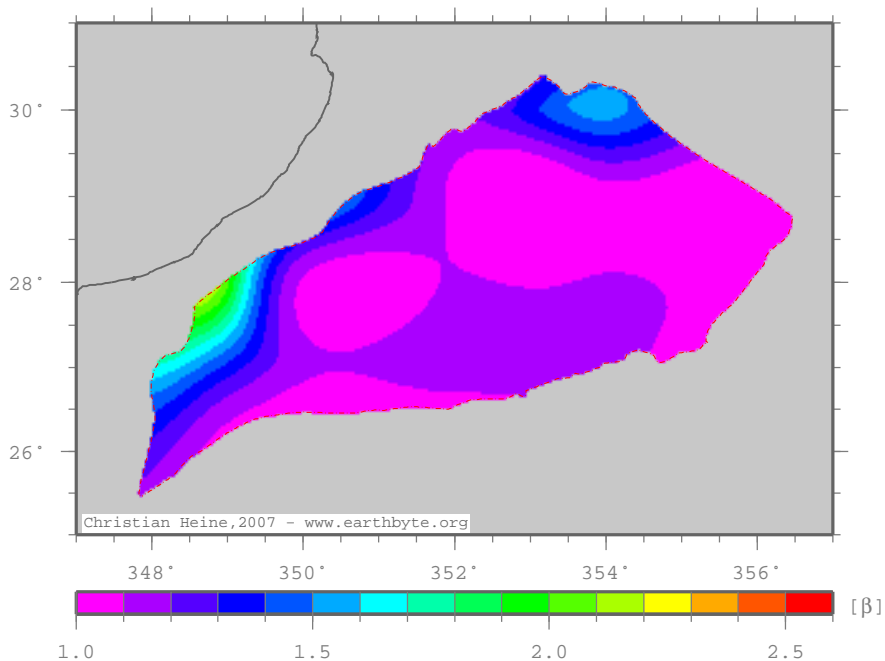

# TindoufBasin – betased

Crustal extension from sed thickness