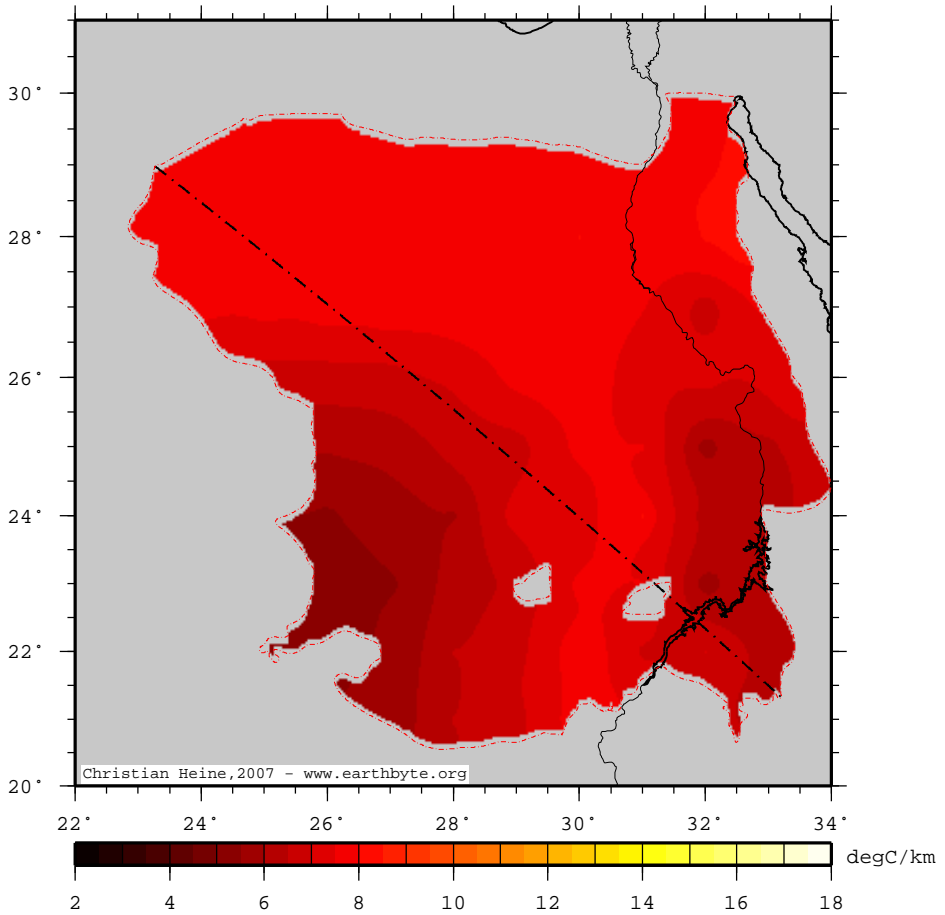

UpperEgyptBasin – TC1_gradTlith

Gradient