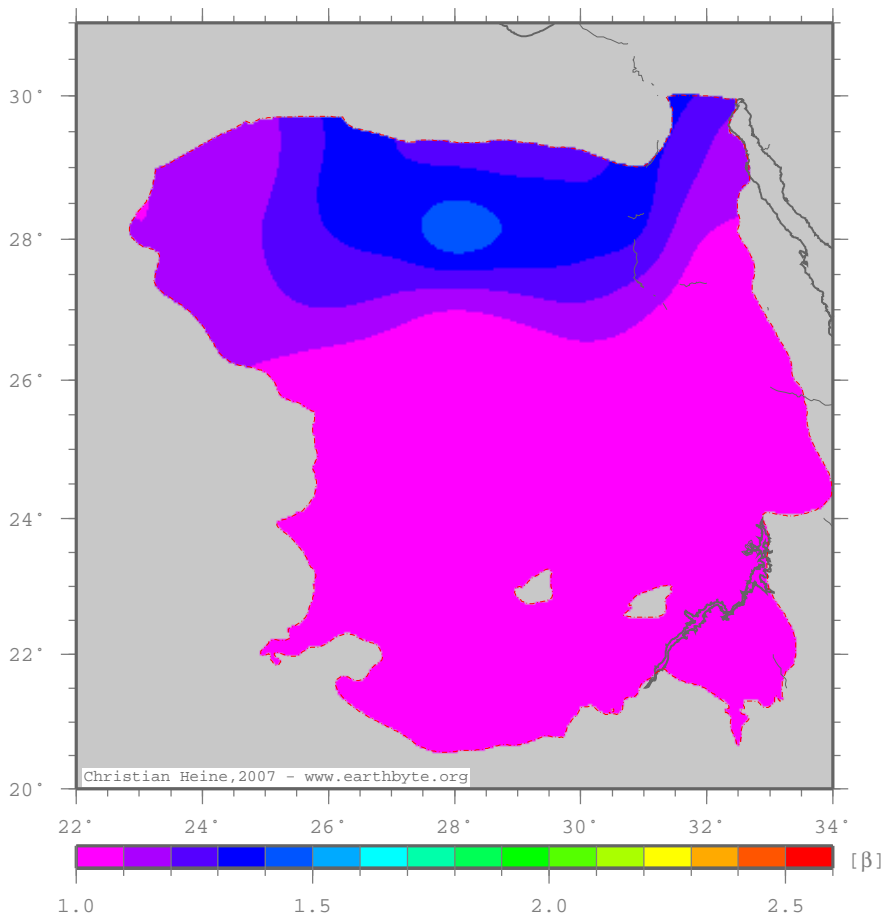

# UpperEgyptBasin – betased

Crustal extension from sed thickness