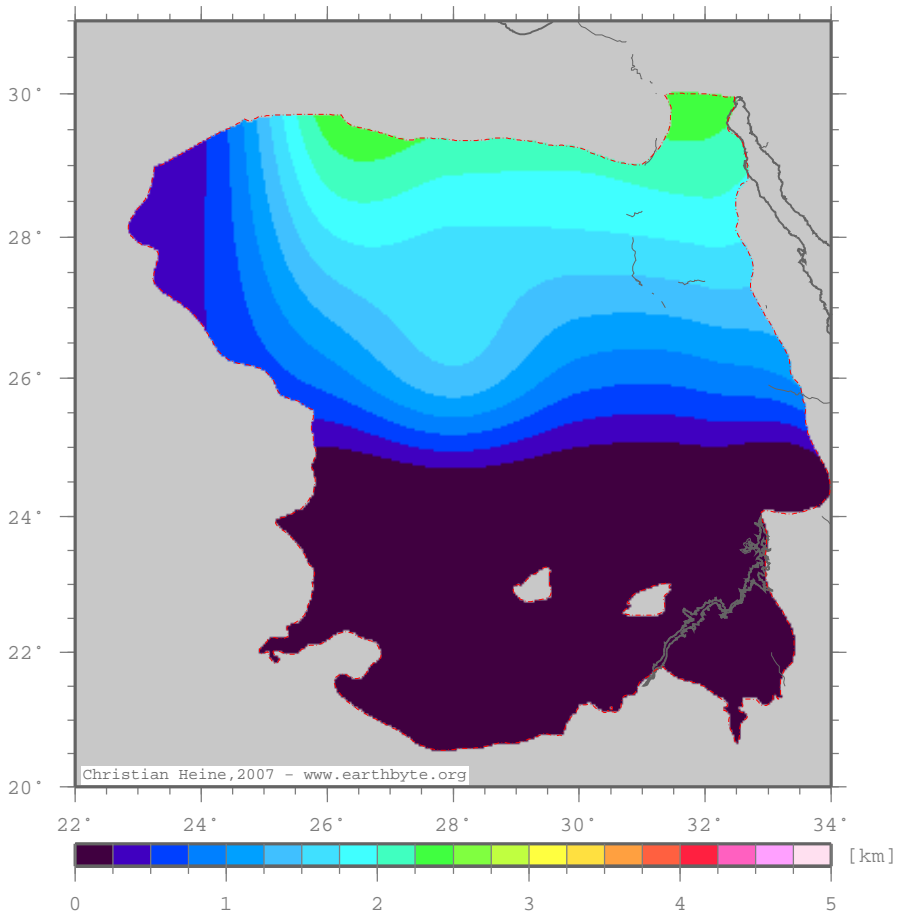

UpperEgyptBasin – ttscrust

Total tectonic subsidence