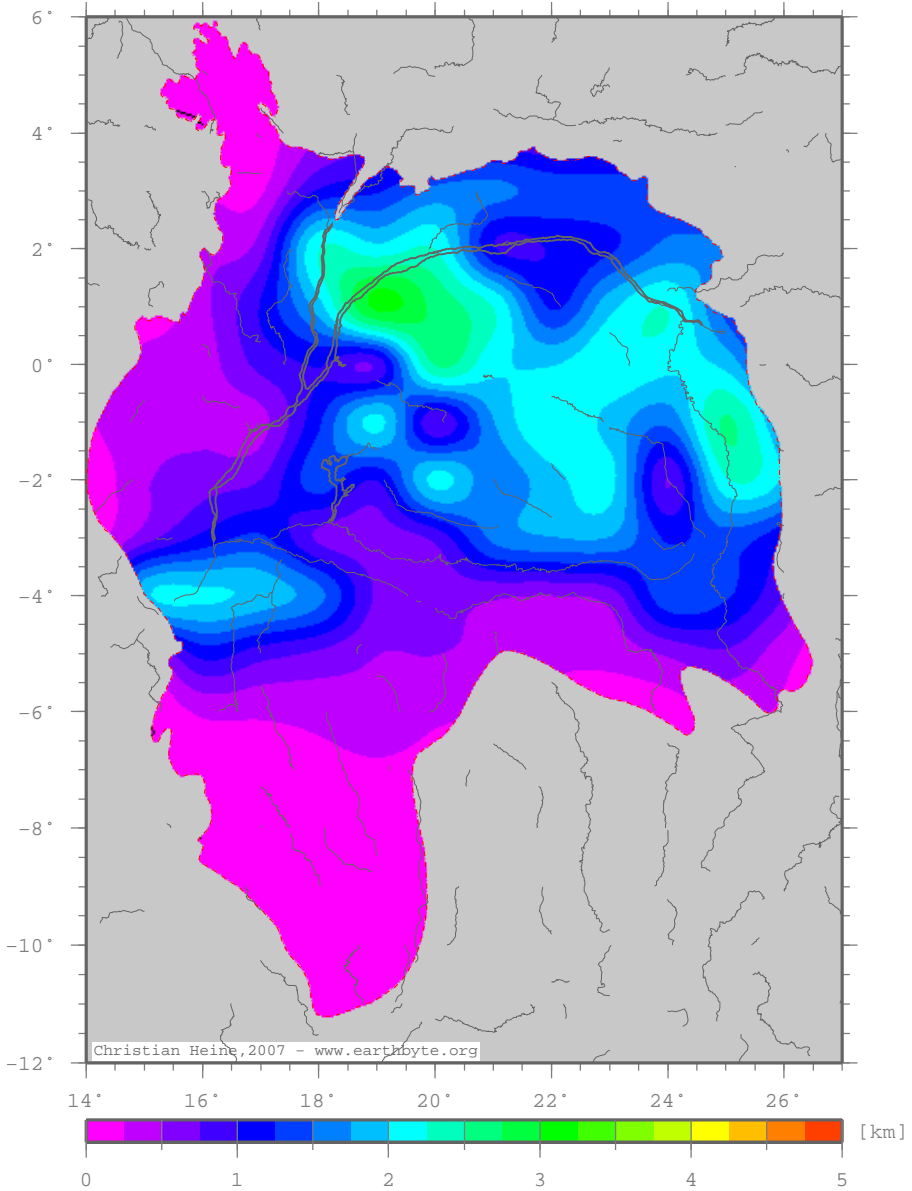

# ZaireBasin – isocorr

Isostatic correction