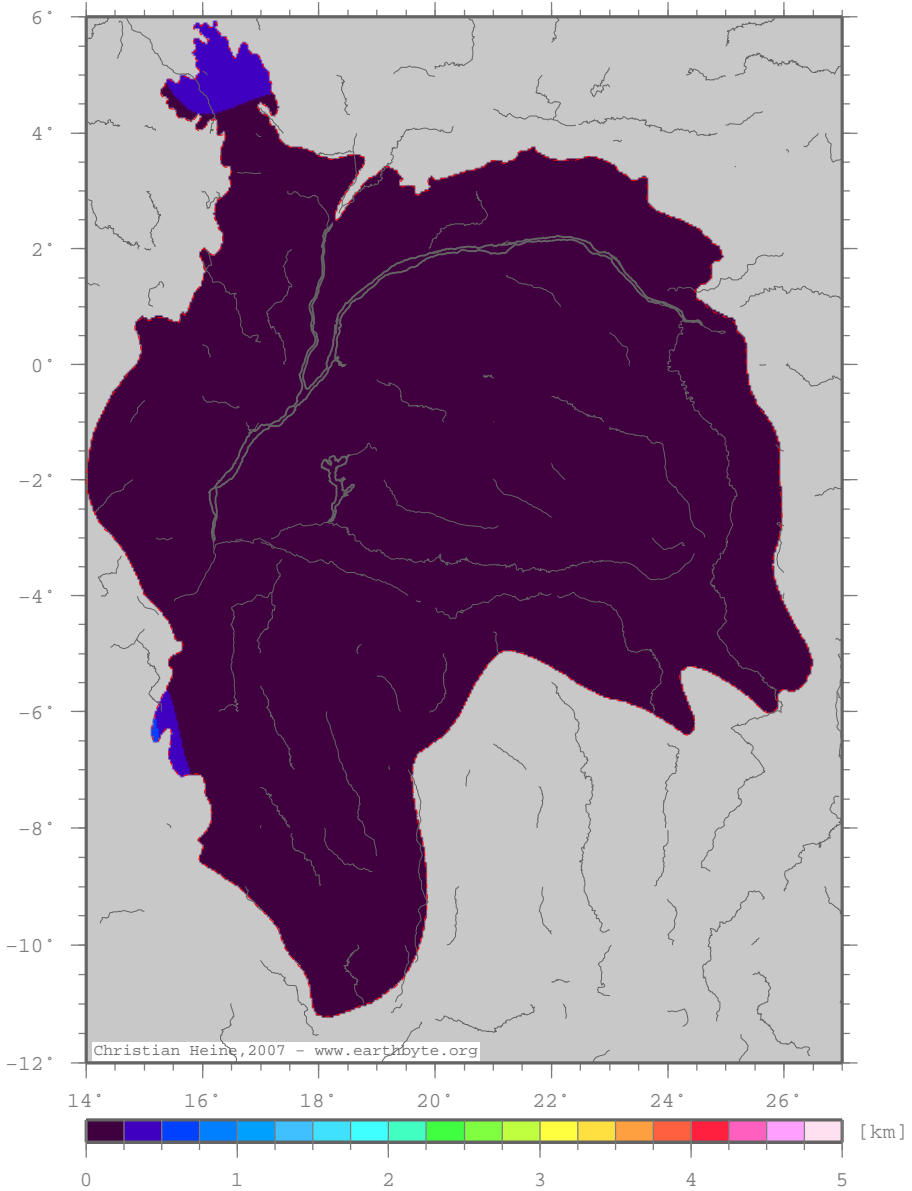

# ZaireBasin – ttscrust

Total tectonic subsidence