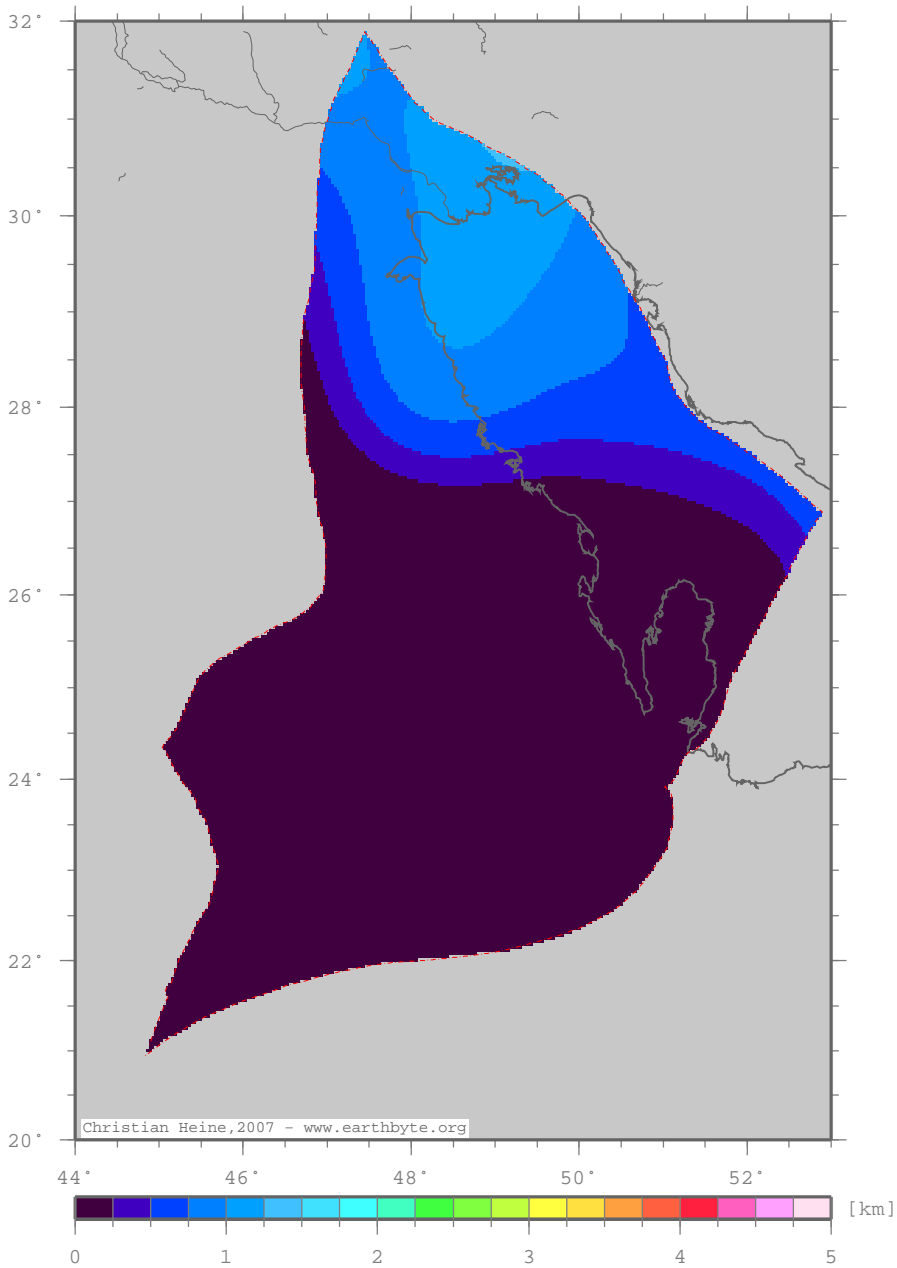

CentralArabianProvince_ArabianBasin – ttscrust

Total tectonic subsidence