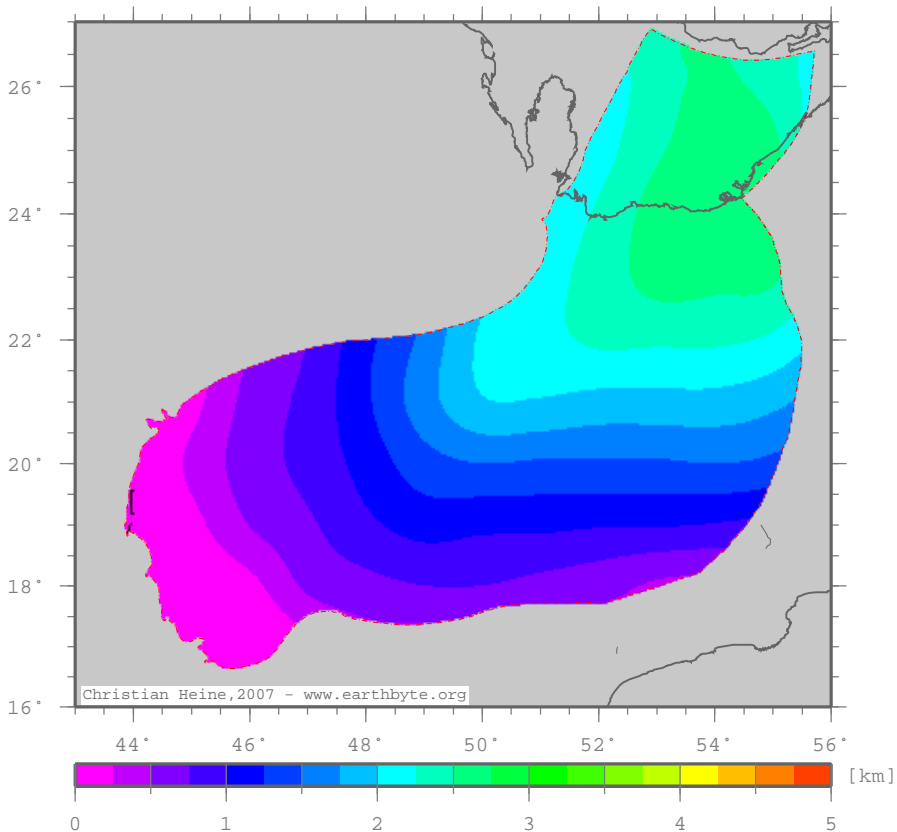

Rub_AlKhaliProvince_ArabianBasin – isocorr

Isostatic correction