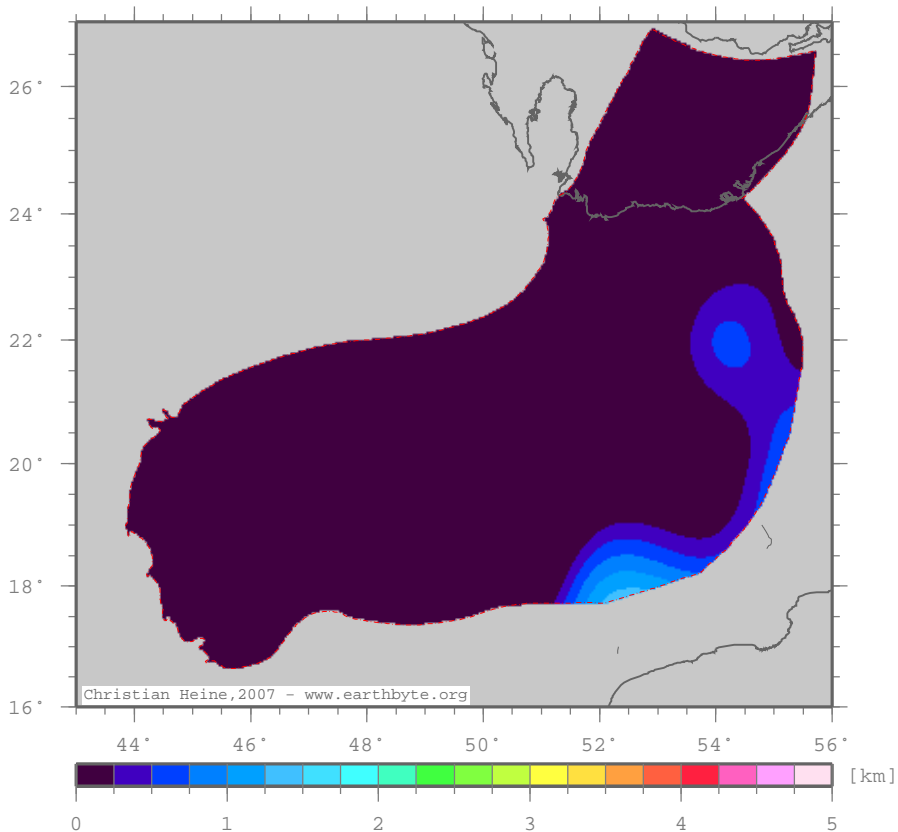

Rub_AlKhaliProvince_ArabianBasin – ttscrust

Total tectonic subsidence