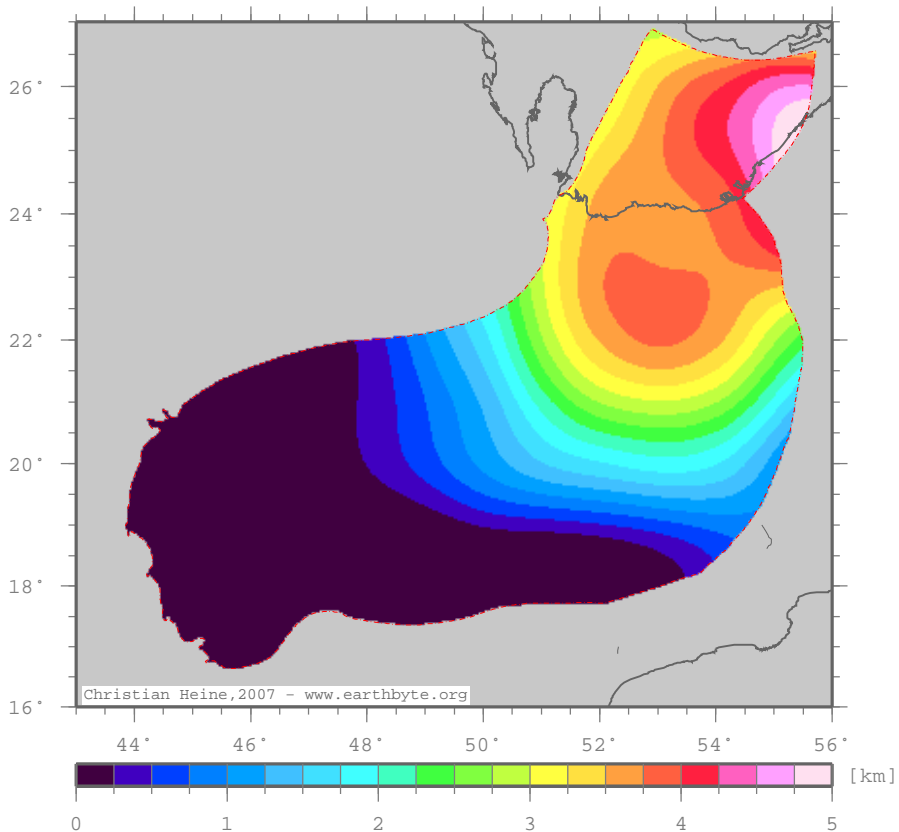

# Rub\_AlKhaliProvince\_ArabianBasin – tssed

Total tectonic subsidence