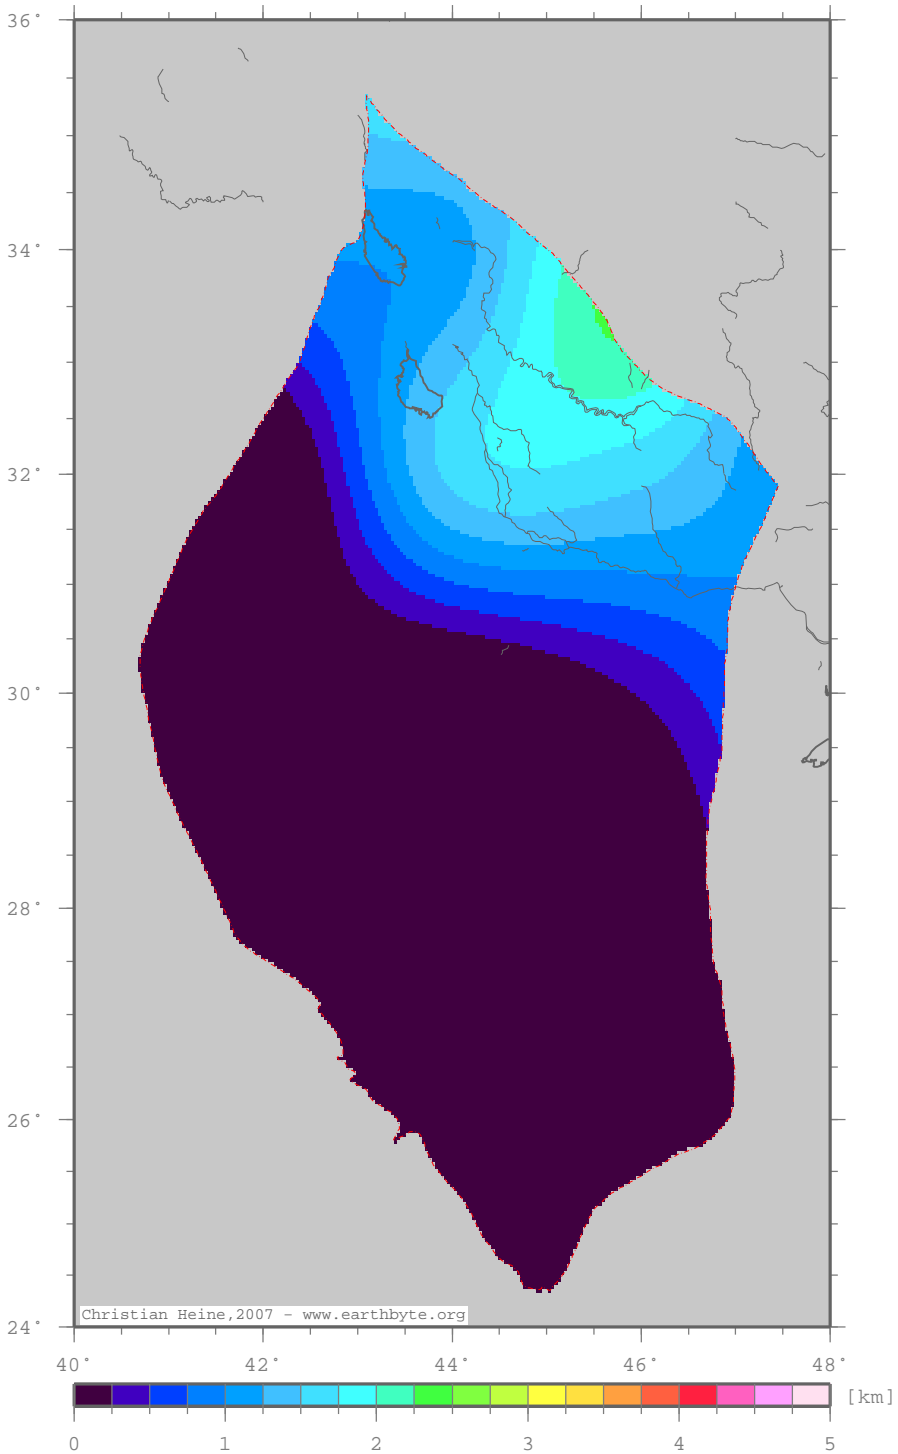

Widyan–MesopotamiaProvince_ArabianBasin – ttscrust

Total tectonic subsidence