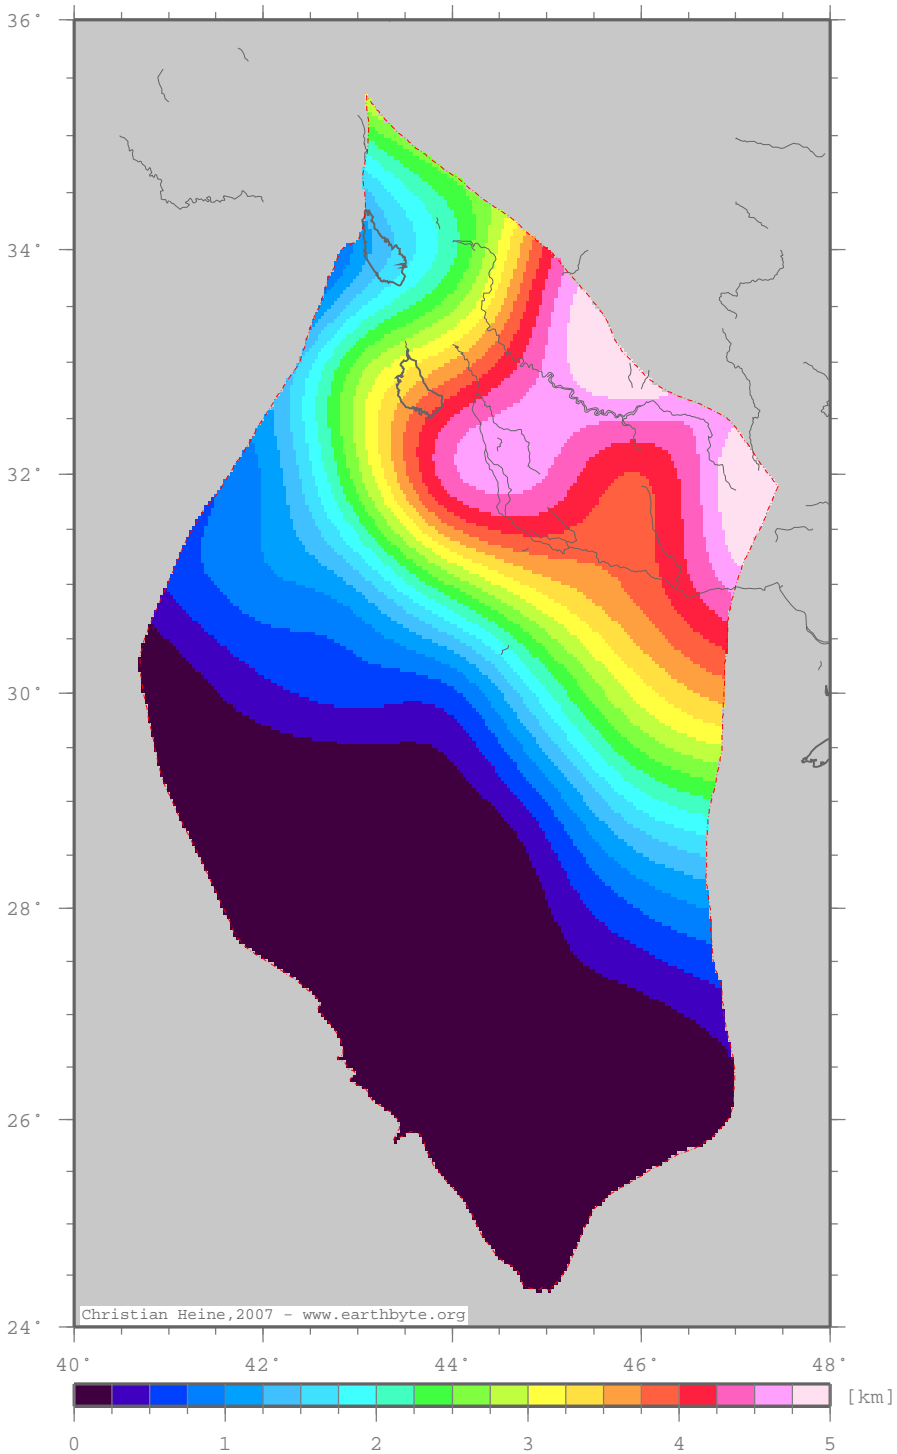

Widyan–MesopotamiaProvince_ArabianBasin – tssed

Total tectonic subsidence