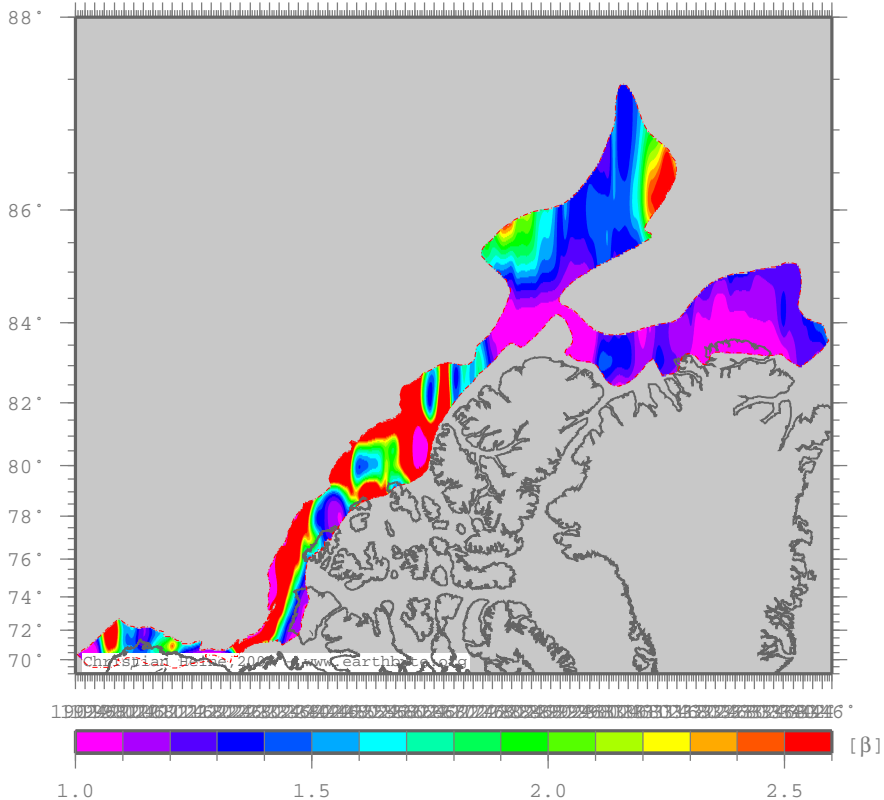

ArcticCoastalPlain – betased

Crustal extension from sed thickness