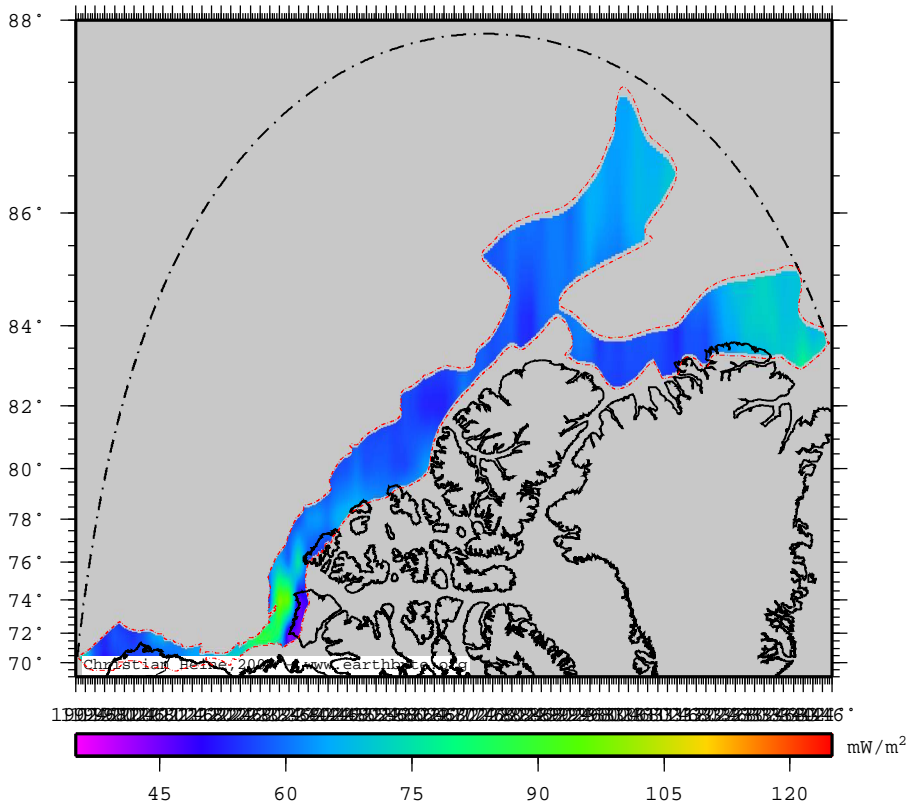

# ArcticCoastalPlain – heatflow

0 12 25 50

km