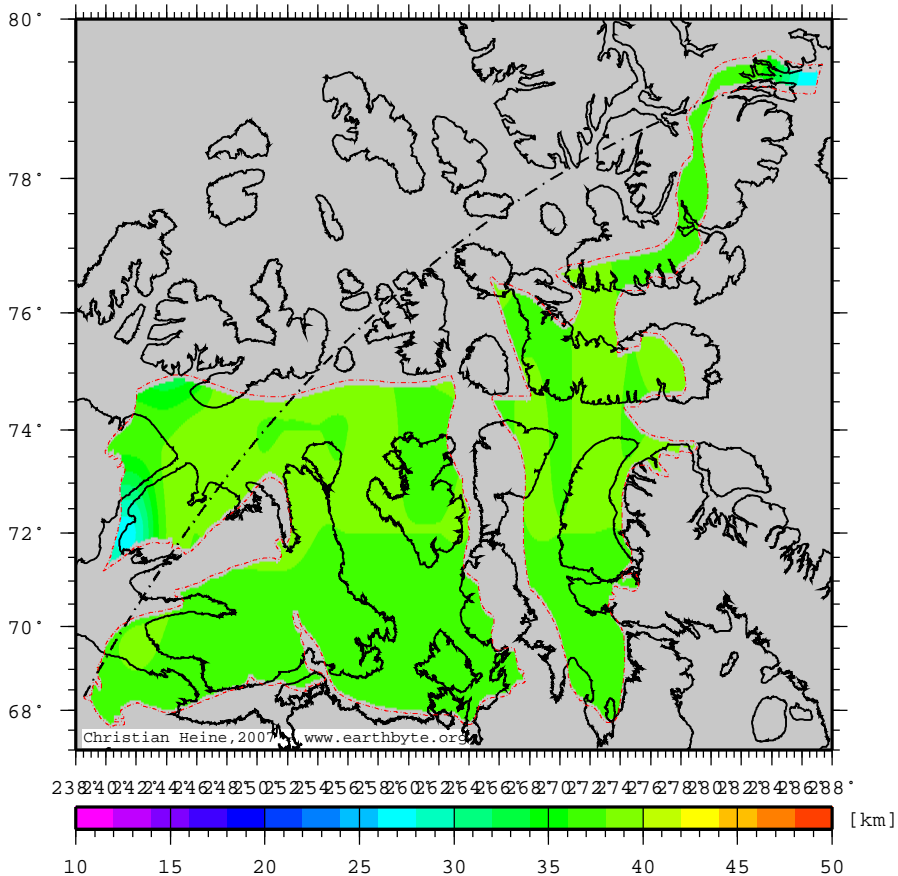

# ArcticStablePlatform – plaincrust

Thickness