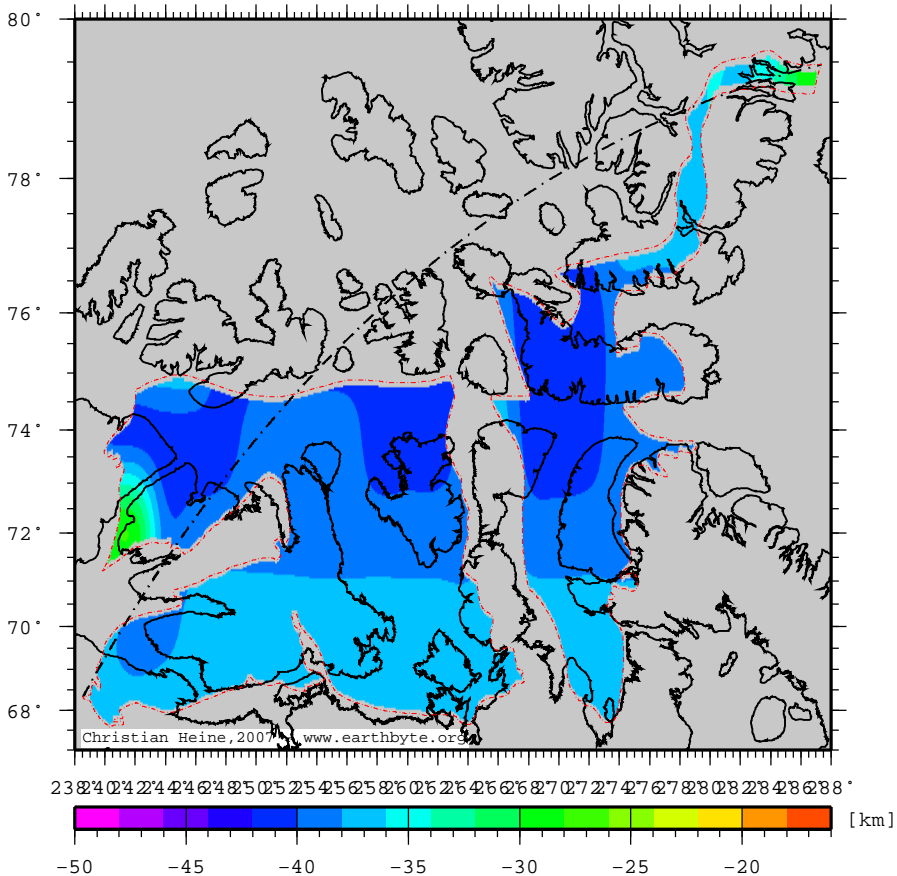

ArcticStablePlatform - t7

Depth