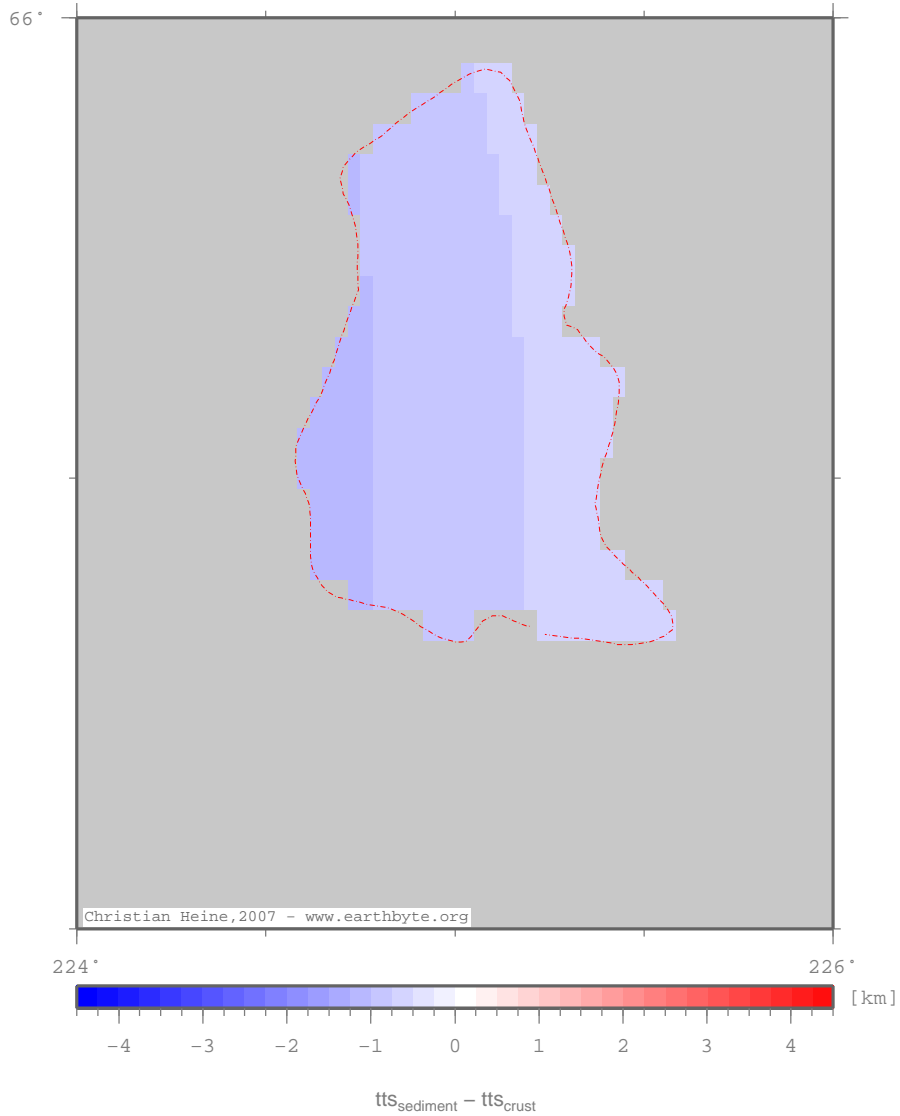

BonnetPlumeBasin - anotts

125
km