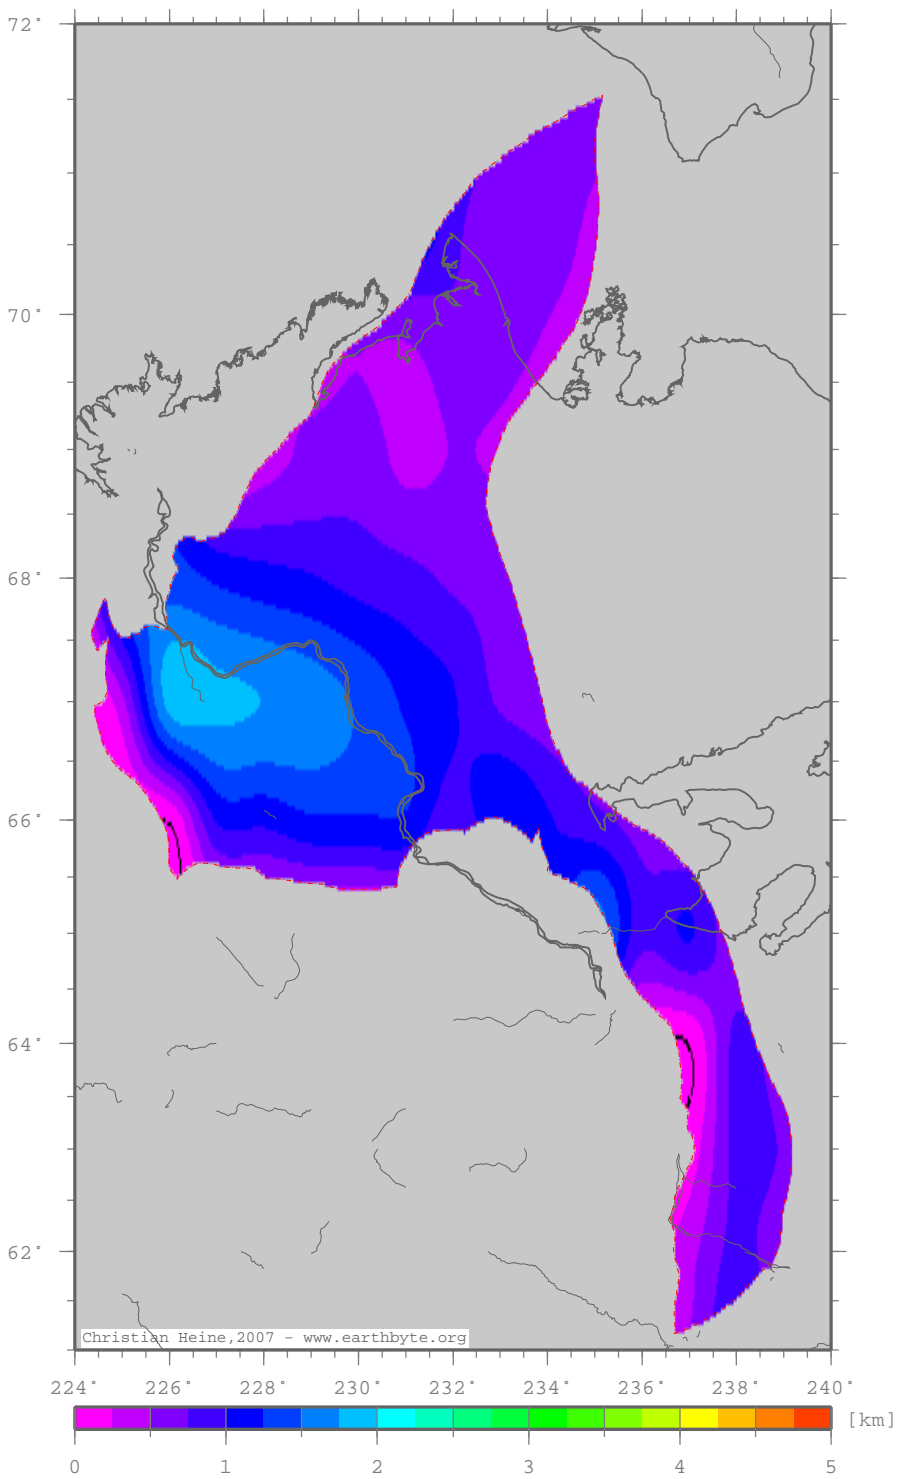

NorthernInteriorPlatform – isocorr

Isostatic correction