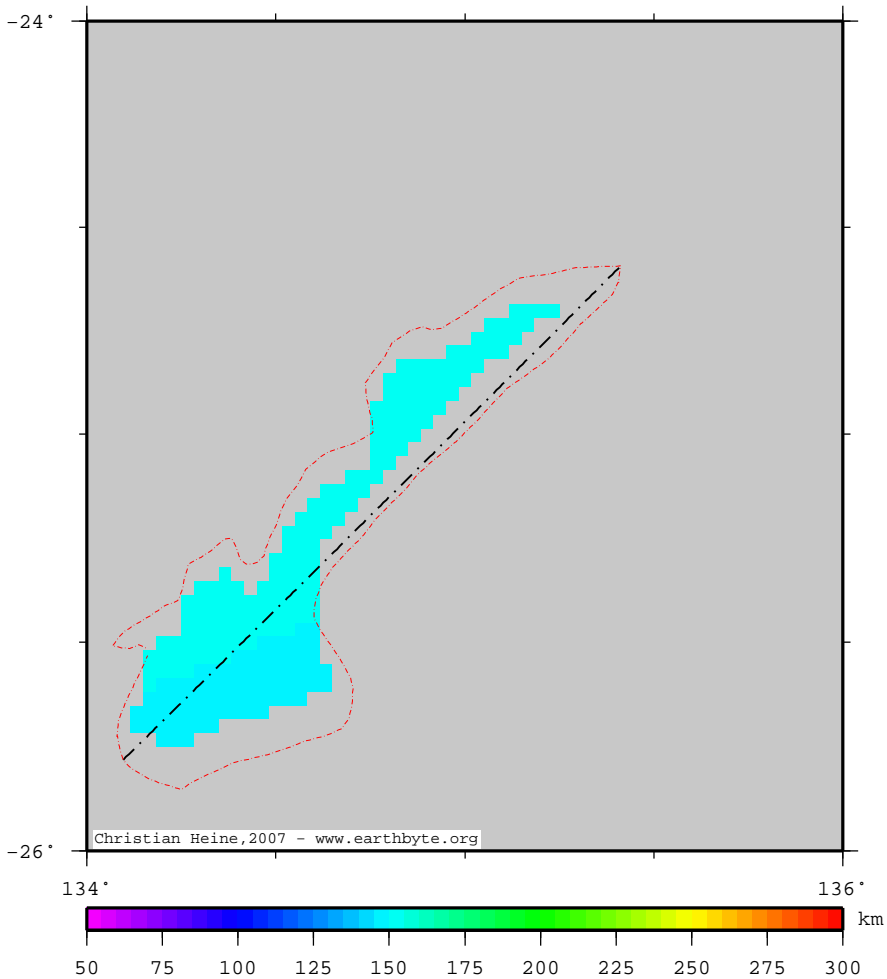

# Amadeus-PedirkaBasins - TC1\_z1300

Thickness