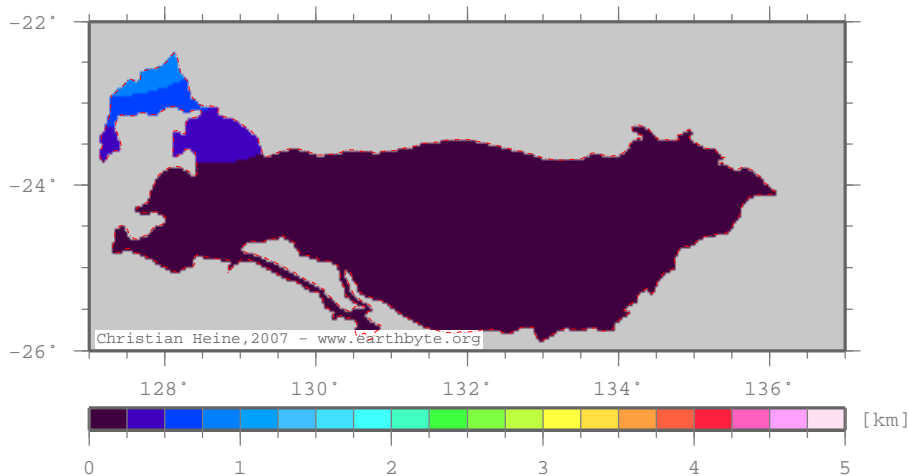

AmadeusBasin – ttscrust

Total tectonic subsidence