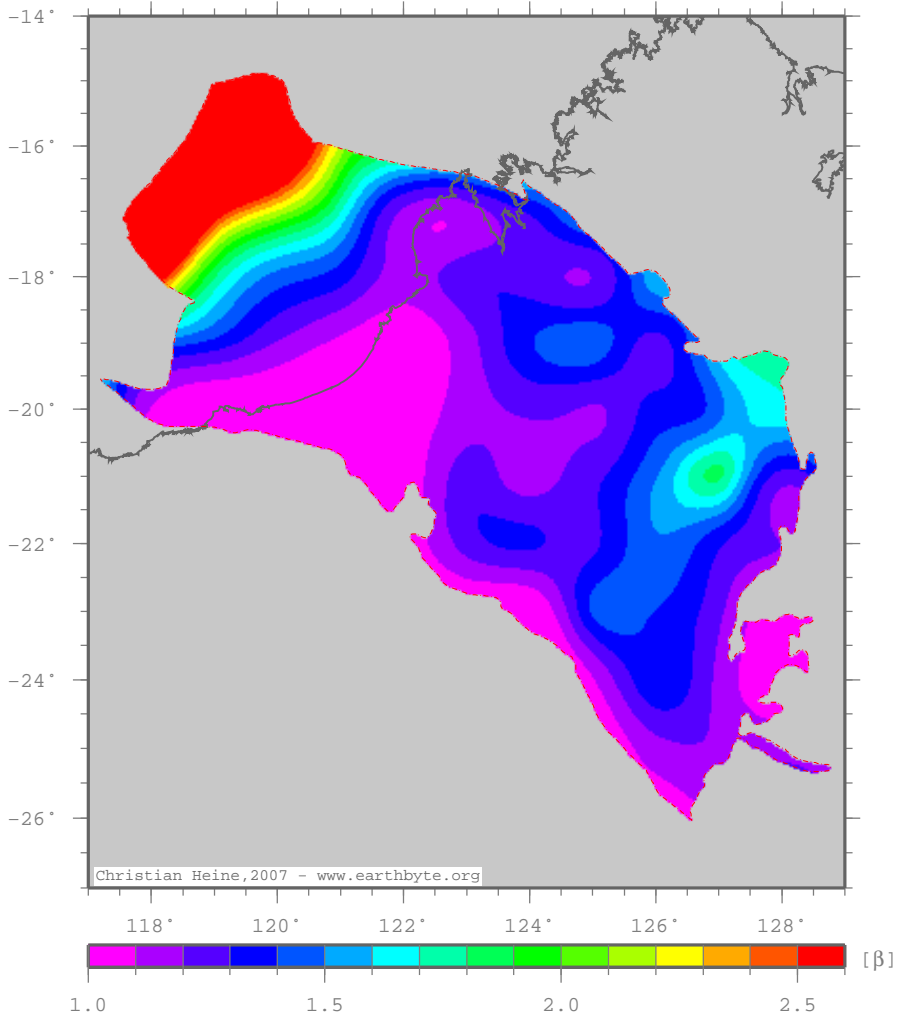

# CanningBasin – betased

Crustal extension from sed thickness