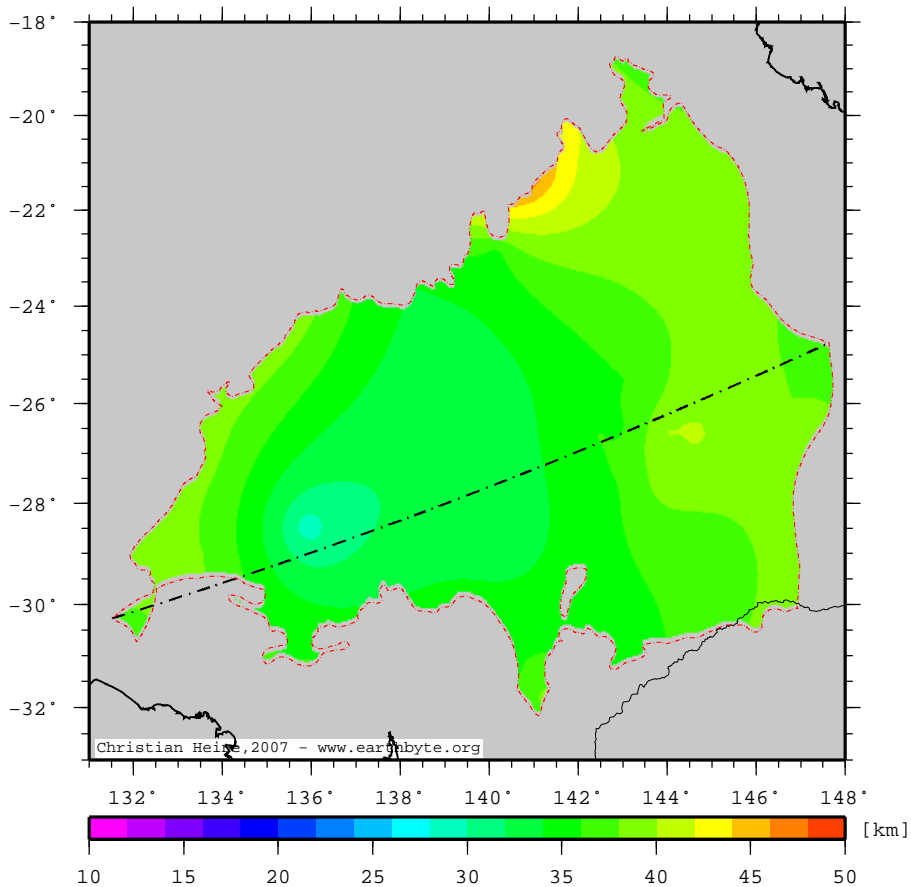

# EromangaBasin – GAcrustthick

Thickness