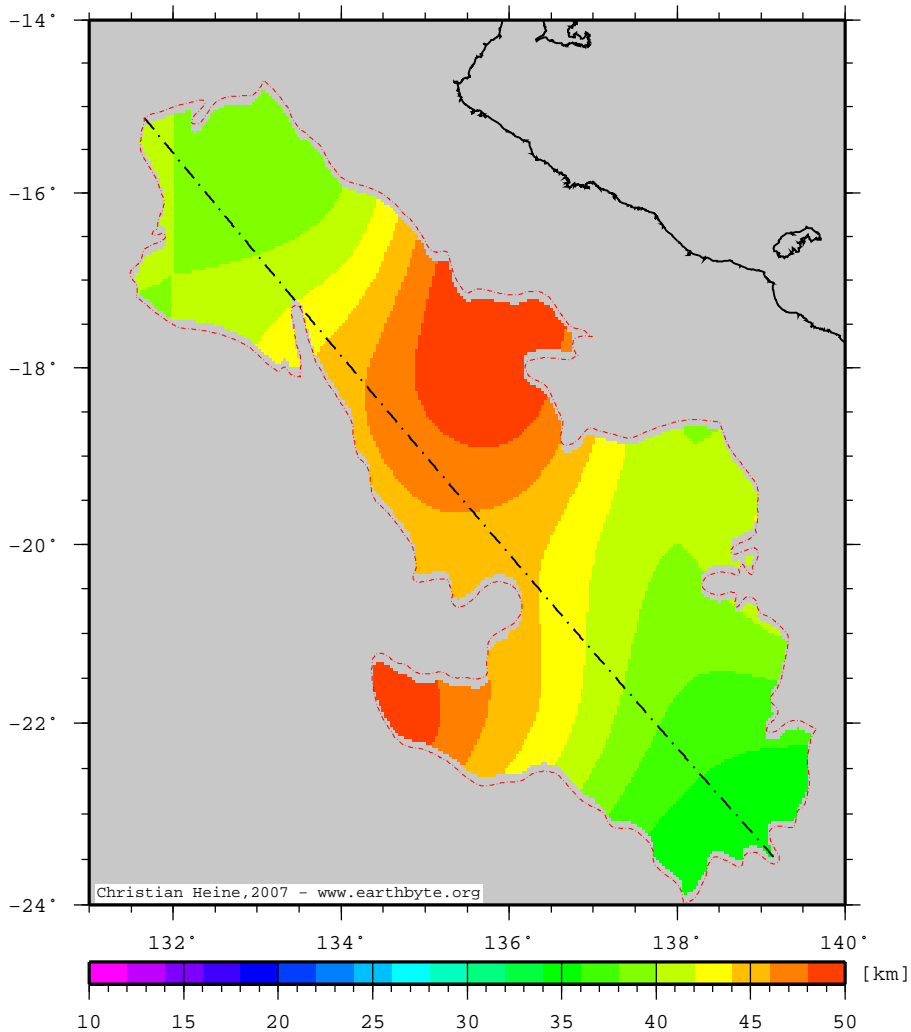

# GeorginaBasin – plaincrust

Thickness