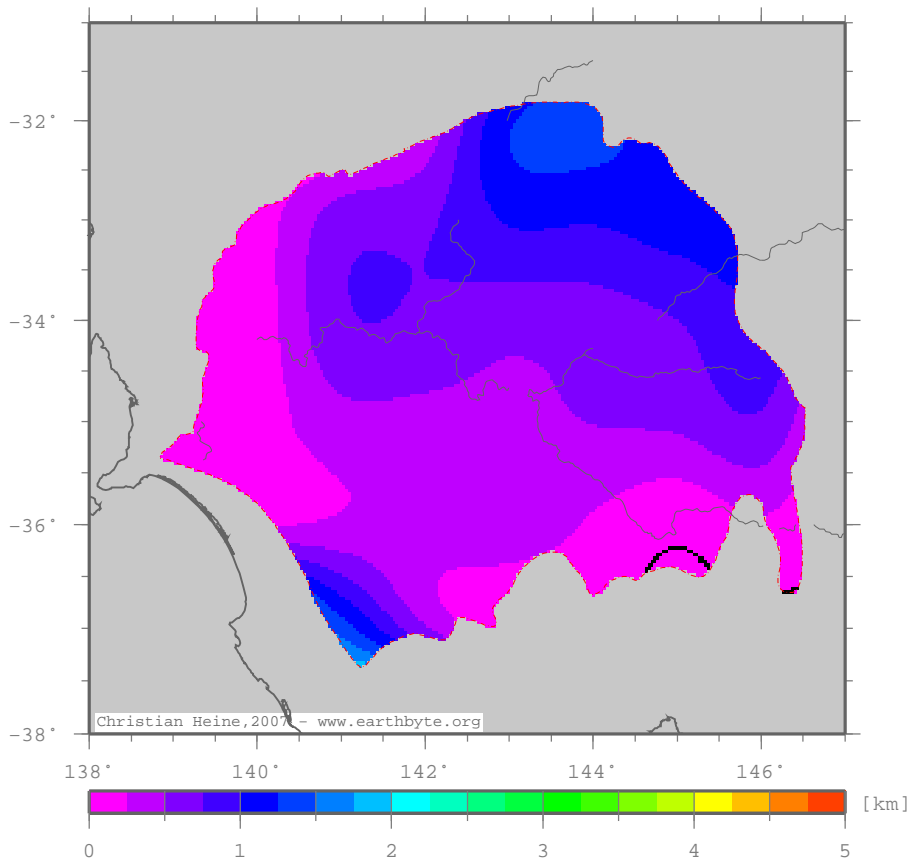

# MurrayBasin – isocorr

Isostatic correction