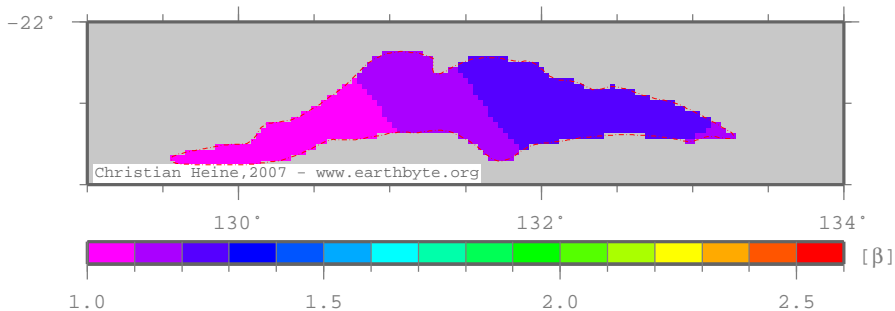

NgaliaBasin – betased

Crustal extension from sed thickness