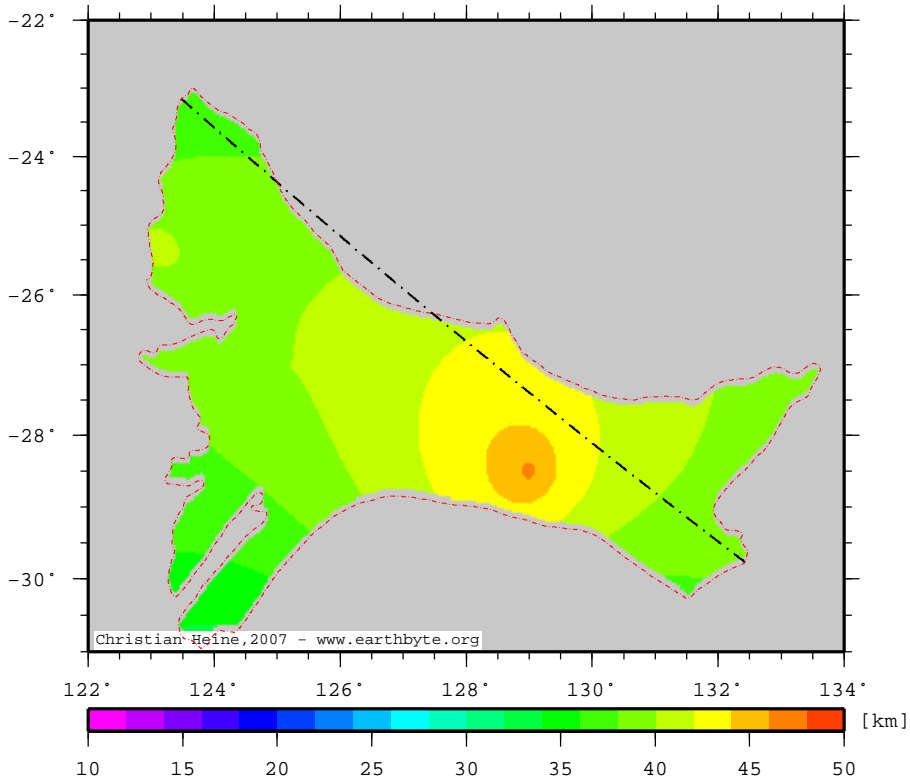

# OfficerBasin – GAcrustthick

Thickness